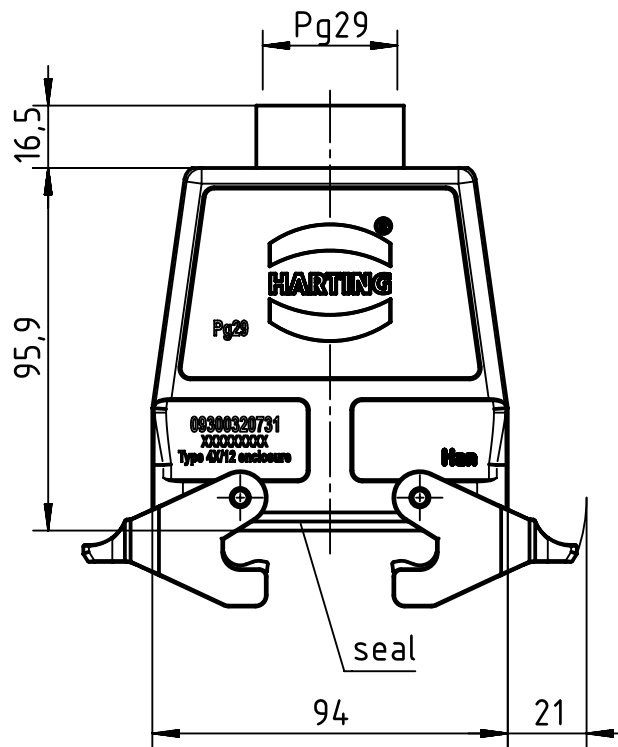

1 2 3 4 5 6

A

B

C

D

	All Dimensions in mm Original Size DIN A4		Scale 1:2	Free size tol.		Ref.		
						Sub.		
	All rights reserved		Created by HELLMANN	Inspected by GERB	Standardisation RUETERA	Date 2020-07-13	State Final Release	
	Department EL PD		Title Han B Hood Coupler HC 2 Levers PG 29				Doc-Key / ECM-Nr. 100186089/UGD/004/D 500000172225	
HARTING Electric GmbH & Co. KG D-32339 Espelkamp			Type TB	Number 09 30 032 0731			Rev. D	Page 1/1