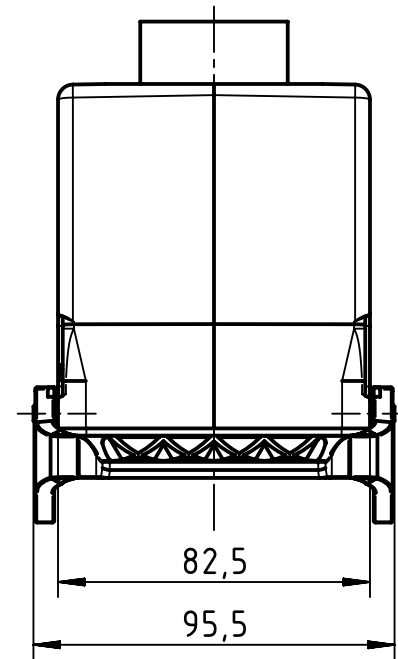

1 2 3 4 5 6

A

B

C

D

	All Dimensions in mm Original Size DIN A4		Scale 1:2	Free size tol.		Ref.		
						Sub.		
	All rights reserved		Created by HELLMANN	Inspected by GERB	Standardisation RUETERA	Date 2020-07-13	State Final Release	
	Department EL PD		Title Han B Hood Coupler HC 2 Levers PG 29				Doc-Key / ECM-Nr. 100186089/UGD/004/D 500000172225	
HARTING Electric GmbH & Co. KG D-32339 Espelkamp			Type TB	Number 09 30 032 0731			Rev. D	Page 1/1