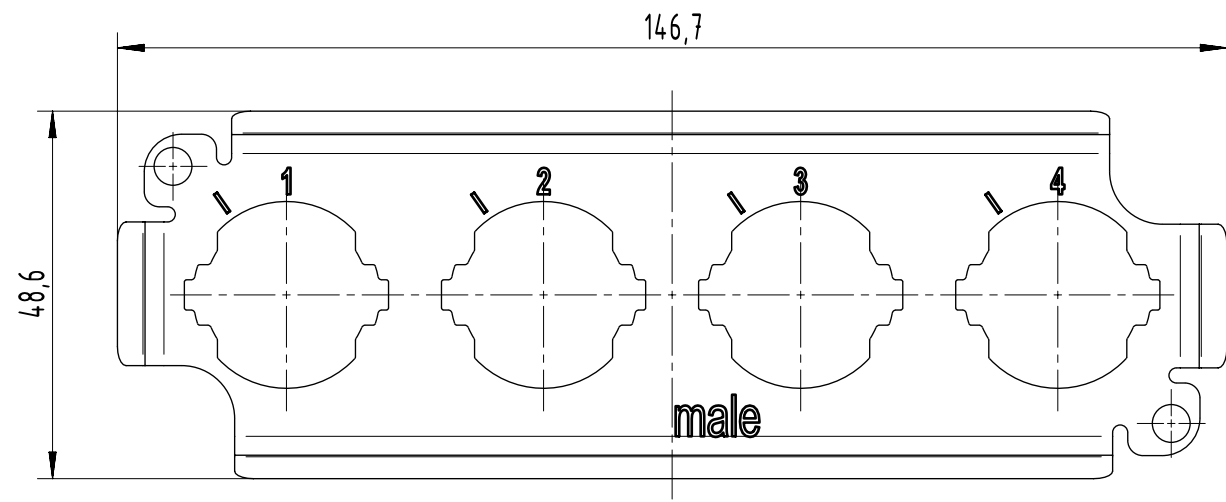

1 2 3 4 5 6

A

B

C

D

2x distance peg M6

2x screw M4

2x washer Sk S4

	All rights reserved Department EL PD	All Dimensions in mm Original Size DIN A4		Scale 1:1	Free size tol.		Ref. Sub.		
		Created by hollert	Inspected by 100219	Standardisation	Date 20-Sep-2024	State 40 - Released		Doc-Key / ECM-Nr. DS00191137	
HARTING D-32339 Espelkamp		Title Frame Han 24 HPR EasyCon male 4xHC250			Type TB	Design Number DS00191137	SAP Mat. Number 09400249903	Rev. D	Page 1/1