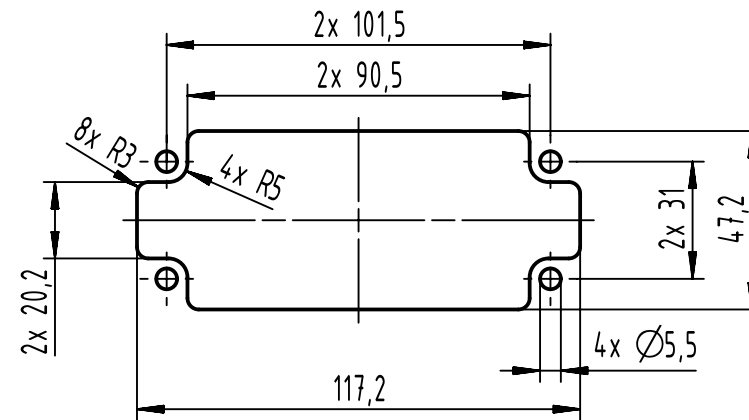

panel cut out

	All Dimensions in mm Original Size DIN A4		Scale 1:2	Free size tol.		Ref.	
			Created by ZENGD	Inspected by LUOK	Standardisation ROEBEN	Date 2023-09-20	State Final Release
		All rights reserved Department EL PD	Title Han 16B Docking Frame IP67 HTE0			Doc-Key / ECM-Nr. 101035222/UGD/001/C 500000253802	
		HARTING D-32339 Espelkamp	Type TB	Number 09 30 016 1719		Rev. C	Page 1/1