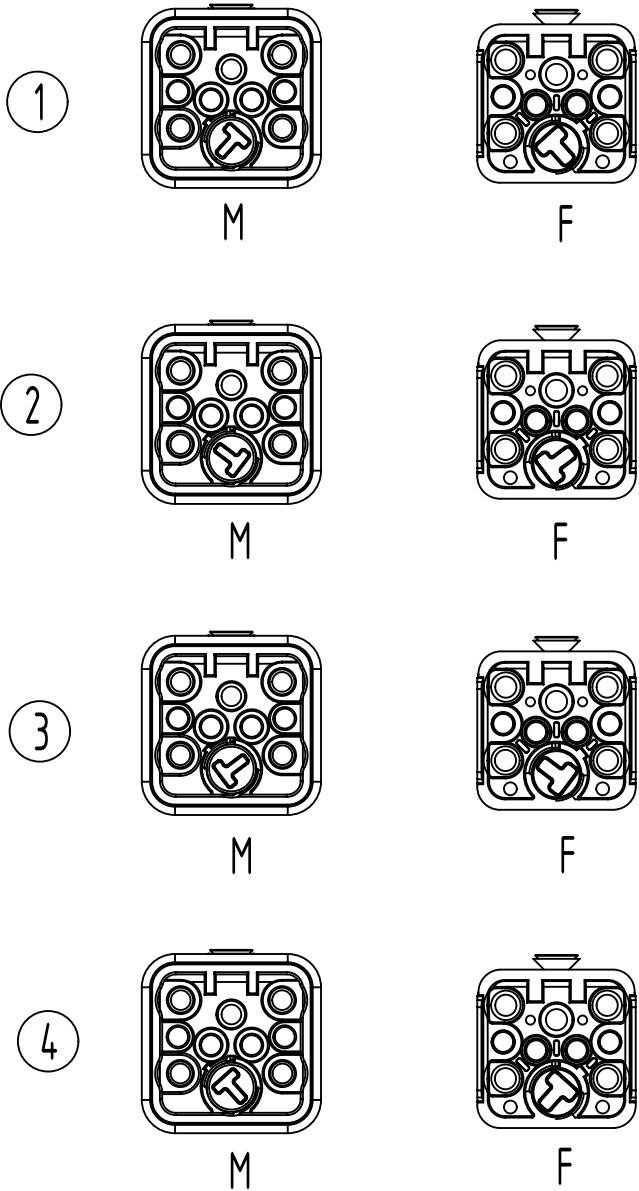

Coding possibilities

	All rights reserved Department EL PD	All Dimensions in mm Original Size DIN A4	Scale 2:1	Free size tol.	Ref. Sub.	
		HARTING D-32339 Espelkamp	Created by HUK	Inspected by WANGSTE	Standardisation ROEBEN	Date 2022-05-23
Title Han Q Hybrid Male Coding Element					Doc-Key / ECM-Nr. 100964213/UGD/001/A 500000217833	
			Type TB	Number 09 12 000 9926	Rev. A	Page 1/1