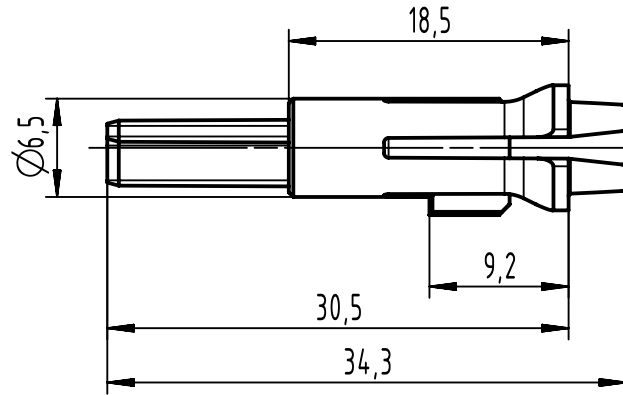

Coding possibilities

	All rights reserved Department EL PD	All Dimensions in mm Original Size DIN A4	Scale 2:1	Free size tol.	Ref. Sub.	
		HARTING D-32339 Espelkamp	Created by HUK	Inspected by WANGSTE	Standardisation ROEBEN	Date 2022-05-23
Title Han Q Hybrid Male Coding Element					Doc-Key / ECM-Nr. 100964213/UGD/001/A 500000217833	
			Type TB	Number 09 12 000 9926	Rev. A	Page 1/1