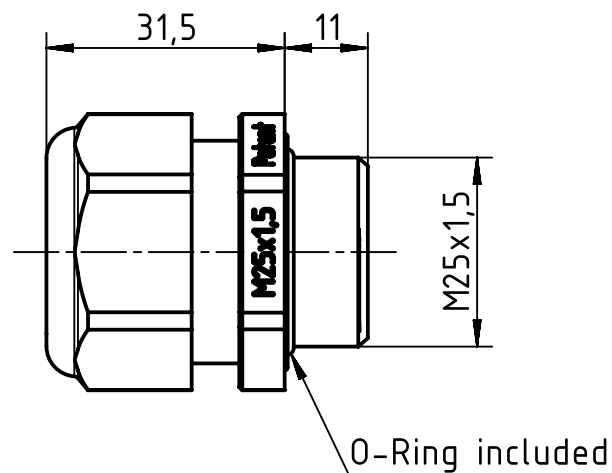

1 2 3 4 5 6

A

B

C

D

	All Dimensions in mm Original Size DIN A4		Scale 1:1	Free size tol.		Ref.
						Sub.
	All rights reserved		Created by LONGL	Inspected by DINGB	Standardisation TIEMANNA	Date 2016-03-04
	Department EL PD - DE					State Final Release
HARTING Electric GmbH & Co. KG D-32339 Espelkamp			Title Han CGM-P M25x1,5 D.13-18mm grey			Doc-Key / ECM-Nr. 100662220/UGD/000/B 500000100783
			Type TB	Number 19 00 000 5192		Rev. B Page 1/1