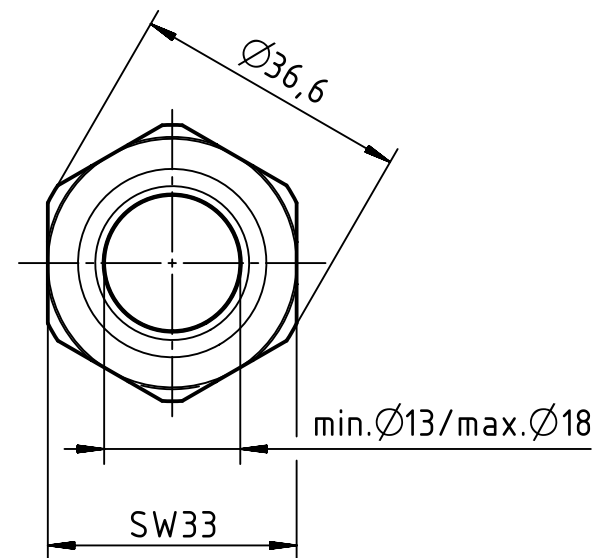

1 2 3 4 5 6

A

B

C

D

	All Dimensions in mm Original Size DIN A4		Scale 1:1	Free size tol.		Ref.
						Sub.
	All rights reserved		Created by LONGL	Inspected by DINGB	Standardisation TIEMANNA	Date 2016-03-04
	Department EL PD - DE					State Final Release
HARTING Electric GmbH & Co. KG D-32339 Espelkamp			Title Han CGM-P M25x1,5 D.13-18mm grey			Doc-Key / ECM-Nr. 100662220/UGD/000/B 500000100783
			Type TB	Number 19 00 000 5192		Rev. B Page 1/1