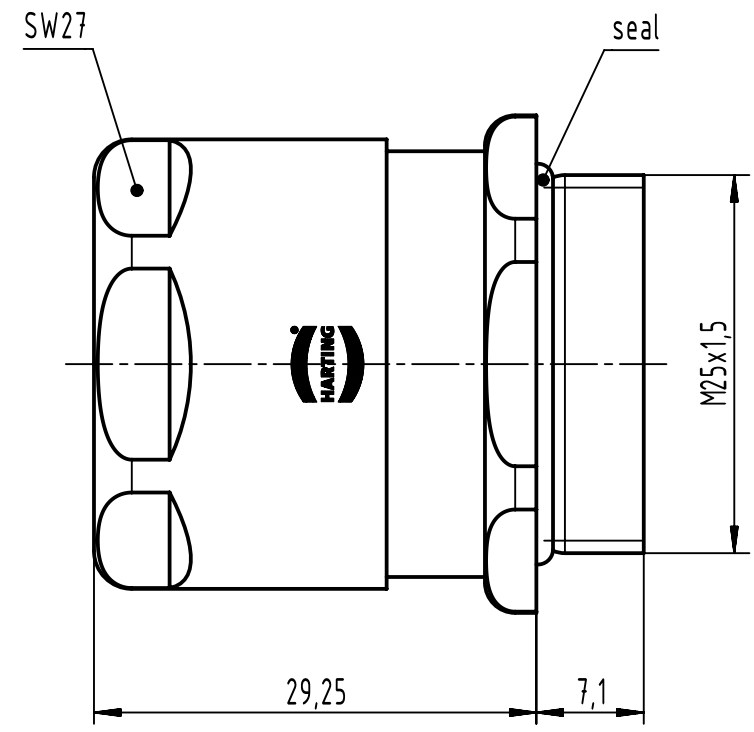

1 2 3 4 5 6

A

B

C

D

	All rights reserved		Created by 100887		Inspected by 104061		Standardisation 302077		Date 2021-06-08		State Final Release		
	Department EL PD		Title Han CGM-M-Rail M25 D.14.5-18mm		Doc-Key / ECM-Nr. 100824115/UGD/001/B 500000195850		Type TB		Number 19 00 000 7123		Rev. B		
 All Dimensions in mm Original Size DIN A4			Scale 2:1		Free size tol.		Ref.		Sub.		Page 1/1		
			D-32339 Espelkamp										