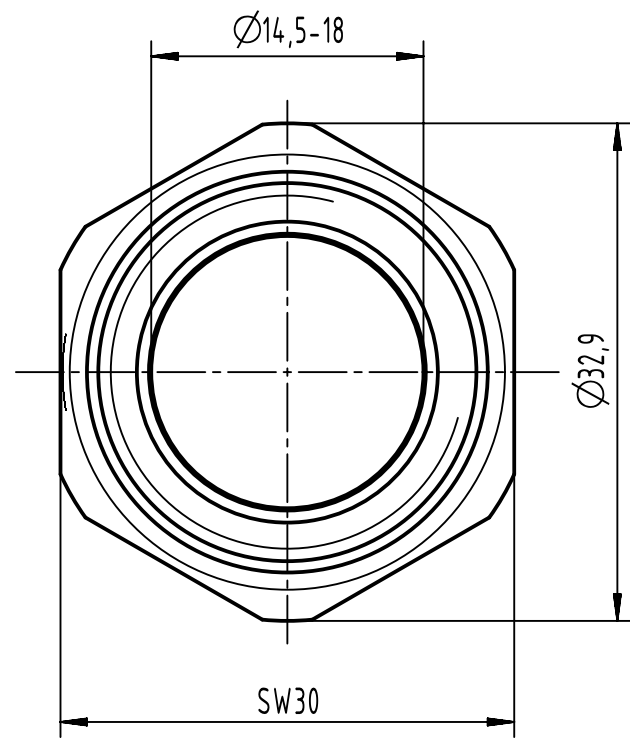

1 2 3 4 5 6

A

B

C

D

	All rights reserved		Created by 100887		Inspected by 104061		Standardisation 302077		Date 2021-06-08		State Final Release		
	Department EL PD		Title Han CGM-M-Rail M25 D.14.5-18mm		Doc-Key / ECM-Nr. 100824115/UGD/001/B 500000195850		Type TB		Number 19 00 000 7123		Rev. B		
 All Dimensions in mm Original Size DIN A4			Scale 2:1		Free size tol.		Ref.		Sub.		Page 1/1		
			D-32339 Espelkamp										