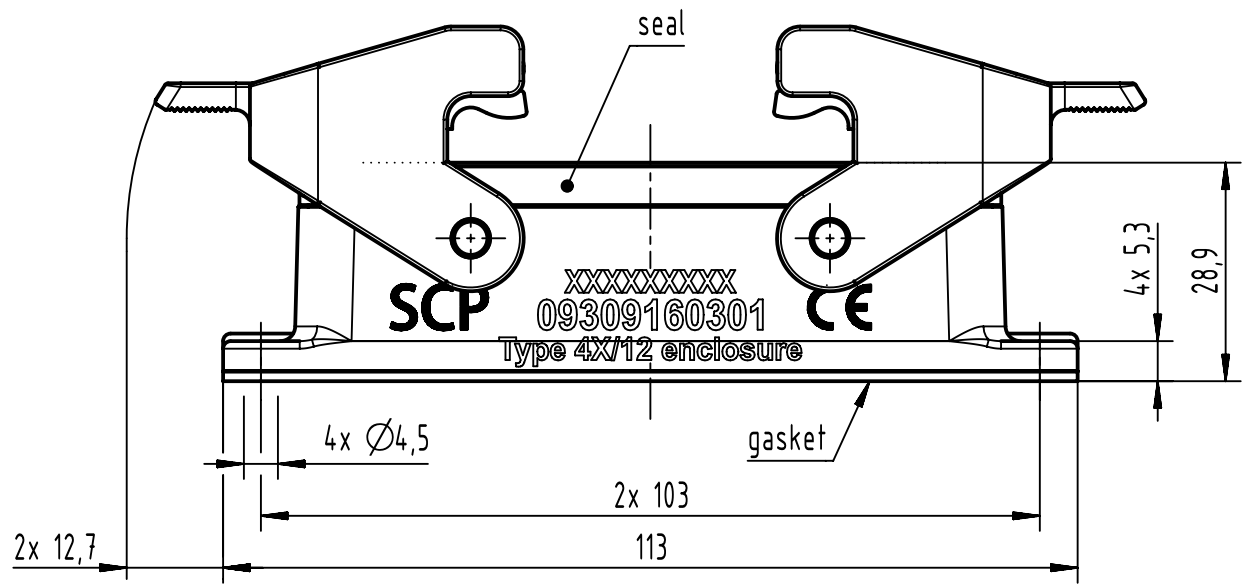

1 2 3 4 5 6

A

B

C

D

panel cut out (1:2)

	All rights reserved Department EL PD	All Dimensions in mm Original Size DIN A4		Scale 1:1	Free size tol.	Ref. Sub.
		Created by SHENGJ	Inspected by WANGSTE	Standardisation ROEBEN	Date 2022-03-29	State Final Release
HARTING D-32339 Espelkamp		Title Han 16B-SCP-HBM-DL			Doc-Key / ECM-Nr. 100989436/UGD/001/B 500000214878	
		Type TB	Number 09 30 916 0301		Rev. B	Page 1/1