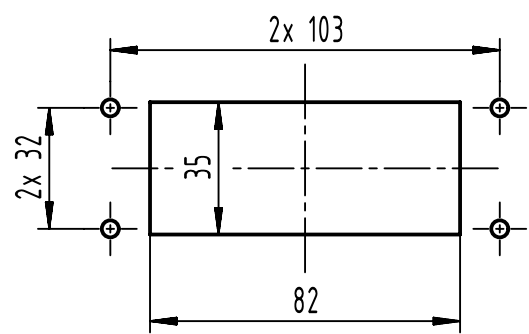

1 2 3 4 5 6

A

B

C

D

panel cut out (1:2)

	All rights reserved Department EL PD	All Dimensions in mm Original Size DIN A4		Scale 1:1	Free size tol.	Ref. Sub.
		Created by SHENGJ	Inspected by WANGSTE	Standardisation ROEBEN	Date 2022-03-29	State Final Release
HARTING D-32339 Espelkamp		Title Han 16B-SCP-HBM-DL			Doc-Key / ECM-Nr. 100989436/UGD/001/B 500000214878	
		Type TB	Number 09 30 916 0301		Rev. B	Page 1/1