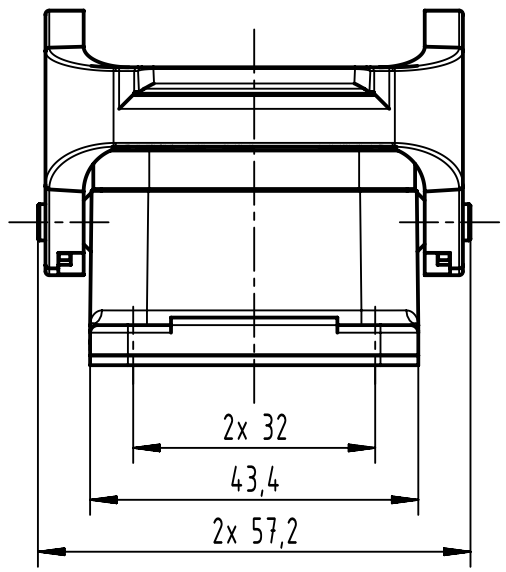

1 2 3 4 5 6

A

B

C

D

panel cut out (1:2)

	All rights reserved Department EL PD	All Dimensions in mm Original Size DIN A4		Scale 1:1	Free size tol.	Ref. Sub.
		Created by SHENGJ	Inspected by WANGSTE	Standardisation ROEBEN	Date 2022-03-29	State Final Release
HARTING D-32339 Espelkamp		Title Han 16B-SCP-HBM-DL			Doc-Key / ECM-Nr. 100989436/UGD/001/B 500000214878	
		Type TB	Number 09 30 916 0301		Rev. B	Page 1/1