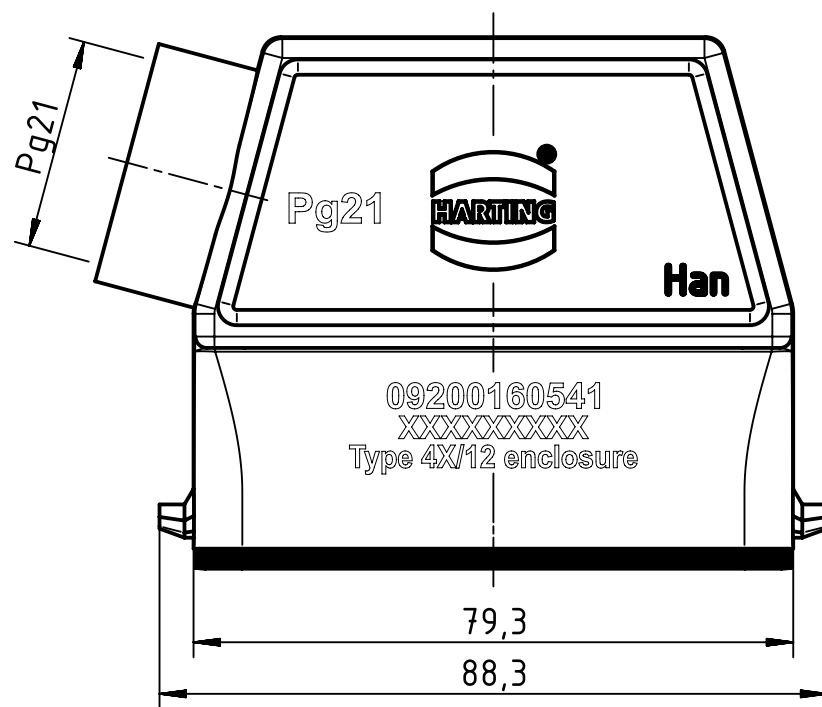

1 2 3 4 5 6

A

B

C

D

	All Dimensions in mm Original Size DIN A4		Scale 1:1	Free size tol.		Ref.
						Sub.
	All rights reserved		Created by RULLKOETTER	Inspected by GERB	Standardisation GARSKE	Date 2019-12-03
	Department EL PD					State Final Release
HARTING Electric GmbH & Co. KG D-32339 Espelkamp			Title Han A Hood Side Entry HC 2 Pegs PG 21			Doc-Key / ECM-Nr. 100189528/UGD/006/D 500000161520
			Type TB	Number 09 20 016 0541		Rev. D Page 1/1