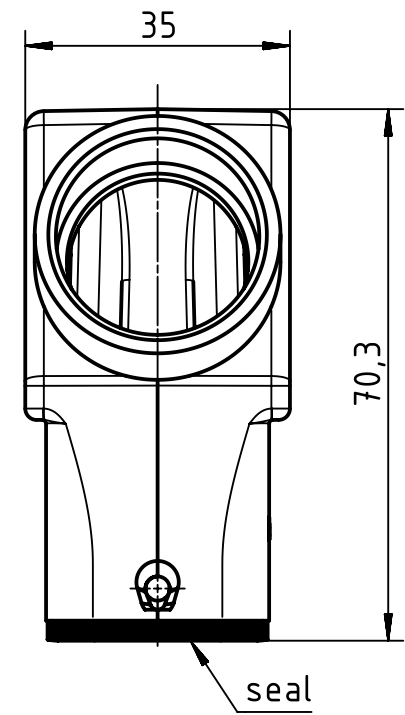

1 2 3 4 5 6

A

B

C

D

	All Dimensions in mm Original Size DIN A4		Scale 1:1	Free size tol.		Ref.
						Sub.
	All rights reserved		Created by RULLKOETTER	Inspected by GERB	Standardisation GARSKE	Date 2019-12-03
	Department EL PD					State Final Release
HARTING Electric GmbH & Co. KG D-32339 Espelkamp			Title Han A Hood Side Entry HC 2 Pegs PG 21			Doc-Key / ECM-Nr. 100189528/UGD/006/D 500000161520
			Type TB	Number 09 20 016 0541		Rev. D Page 1/1