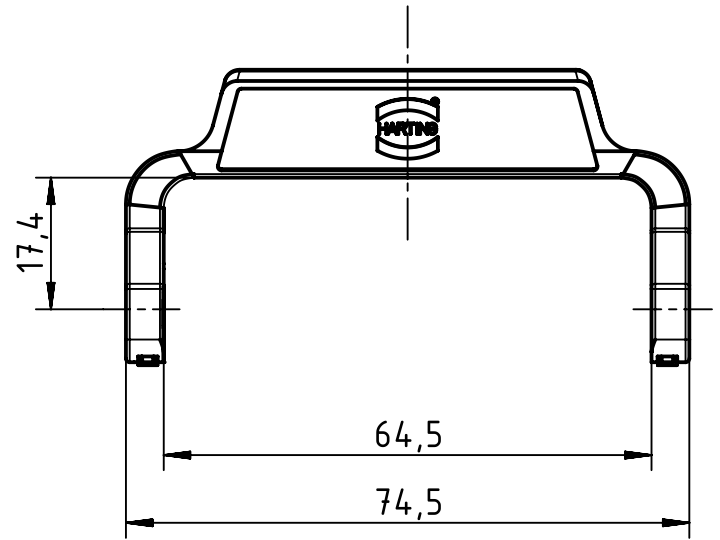

1 2 3 4 5 6

A

B

C

D

	All rights reserved Department EL PD - DE HARTING Electric GmbH & Co. KG D-32339 Espelkamp	All Dimensions in mm Original Size DIN A4		Scale 1:1	Free size tol.		Ref. Sub.	
		Created by RULLKOETTER	Inspected by SCHNIEDER	Standardisation RUETERA	Date 2018-05-30	State Final Release		
Title Han-Easy Lock ® 10A, LB							Doc-Key / ECM-Nr. 100124089/UGD/006/C 500000135713	
Type TB				Number 09 00 000 5224			Rev. C	Page 1/1