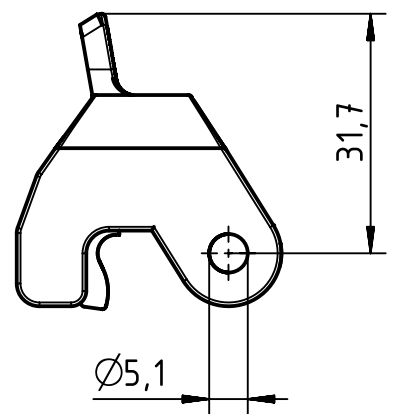

1 2 3 4 5 6

A

B

C

D

	All rights reserved Department EL PD - DE HARTING Electric GmbH & Co. KG D-32339 Espelkamp	All Dimensions in mm Original Size DIN A4		Scale 1:1	Free size tol.		Ref. Sub.	
		Created by RULLKOETTER	Inspected by SCHNIEDER	Standardisation RUETERA	Date 2018-05-30	State Final Release		
Title Han-Easy Lock ® 10A, LB							Doc-Key / ECM-Nr. 100124089/UGD/006/C 500000135713	
Type TB				Number 09 00 000 5224			Rev. C	Page 1/1