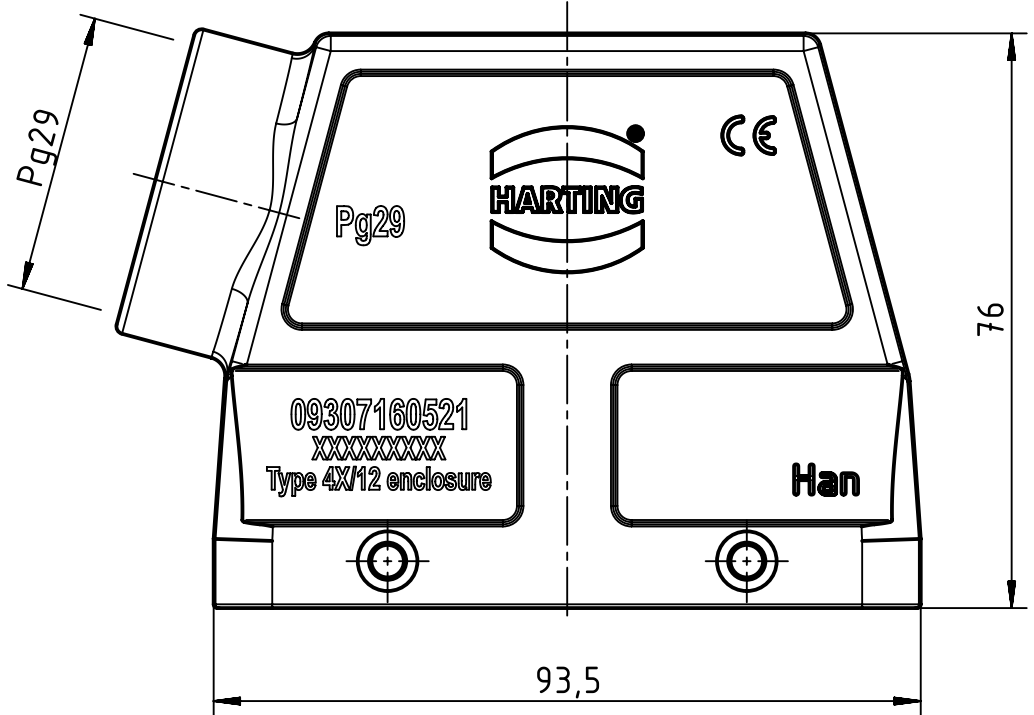

1 2 3 4 5 6

A

B

C

D

 All Dimensions in mm Original Size DIN A4	Scale 1:1		Free size tol.		Ref.	
	Created by HELLMANN		Inspected by GERB		Standardisation RUETERA	
 All rights reserved Department EL PD	Date 2020-02-27		State Final Release		Doc-Key / ECM-Nr. 100213971/UGD/003/D 500000166910	
	HARTING Electric GmbH & Co. KG D-32339 Espelkamp		Title Han B Hood Side Ent HC 4 Pegs PG29 black		Rev. D	
Type TB		Number 09 30 716 0521		Page 1/1		