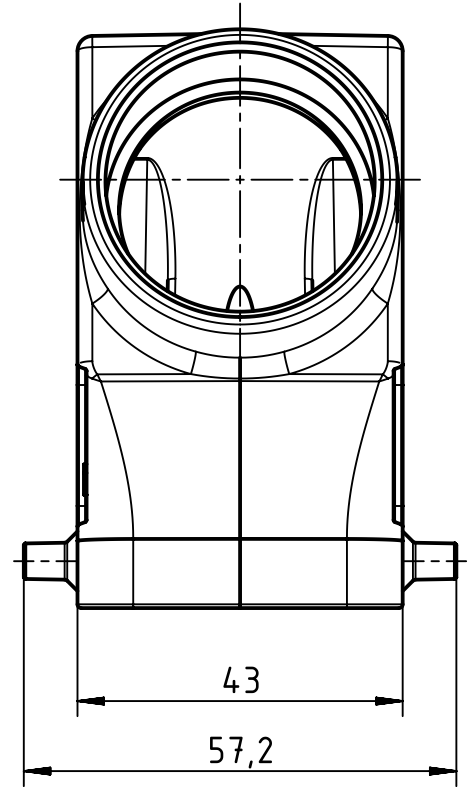

1 2 3 4 5 6

A

B

C

D

 All Dimensions in mm Original Size DIN A4	Scale 1:1		Free size tol.		Ref.	
	Created by HELLMANN		Inspected by GERB		Standardisation RUETERA	
 All rights reserved Department EL PD	Date 2020-02-27		State Final Release		Doc-Key / ECM-Nr. 100213971/UGD/003/D 500000166910	
	HARTING Electric GmbH & Co. KG D-32339 Espelkamp		Title Han B Hood Side Ent HC 4 Pegs PG29 black		Rev. D	
Type TB		Number 09 30 716 0521		Page 1/1		