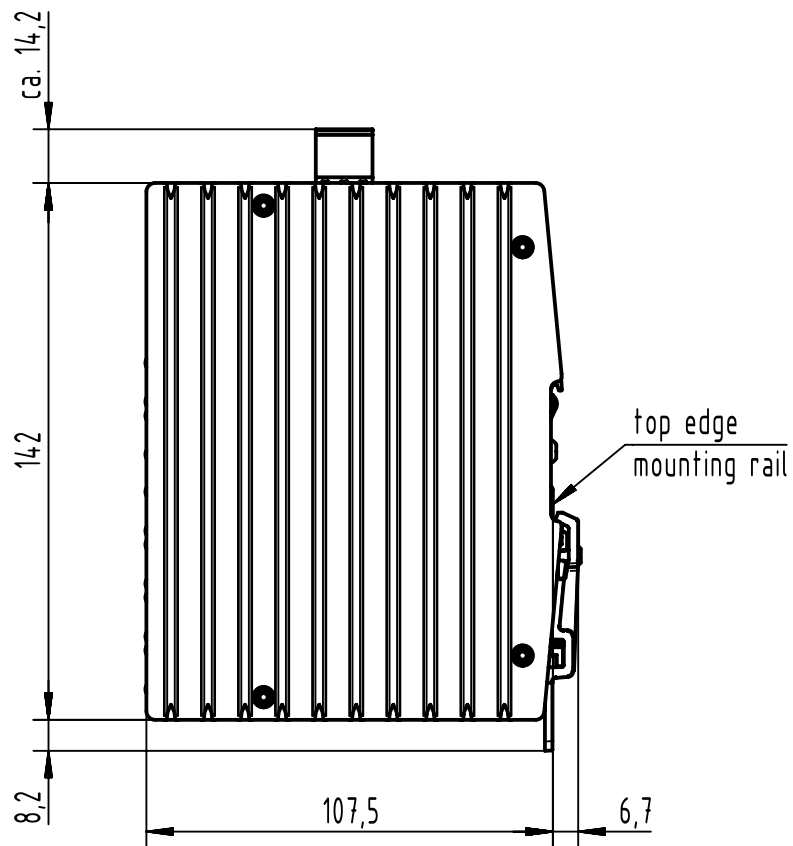

1 2 3 4 5 6

A

B

C

D

for mounting rail acc. to DIN EN 60715

	All rights reserved Department EL PD	Created by HOLLERT		Inspected by KLEINEM		Standardisation SAP_WFRT		Date 2022-03-02		State Final Release	
		Title Ha-VIS eCon 3060BT-A-PP						Doc-Key / ECM-Nr. 100626787/UGD/002/C 500000211661		Rev. C	
HARTING D-32339 Espelkamp		Type TB		Number 24 03 106 0020							
 All Dimensions in mm Original Size DIN A4		Scale 1:2		Free size tol.				Ref. Sub.			