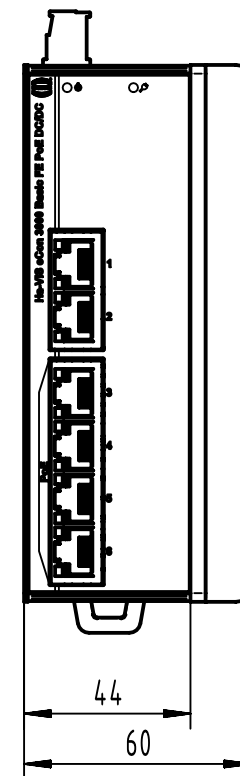

1 2 3 4 5 6

A

B

C

D

for mounting rail acc. to DIN EN 60715

	All rights reserved Department EL PD	Created by HOLLERT		Inspected by KLEINEM		Standardisation SAP_WFRT		Date 2022-03-02		State Final Release	
		Title Ha-VIS eCon 3060BT-A-PP						Doc-Key / ECM-Nr. 100626787/UGD/002/C 500000211661		Rev. C	
HARTING D-32339 Espelkamp		Type TB		Number 24 03 106 0020							
 All Dimensions in mm Original Size DIN A4		Scale 1:2		Free size tol.				Ref. Sub.			