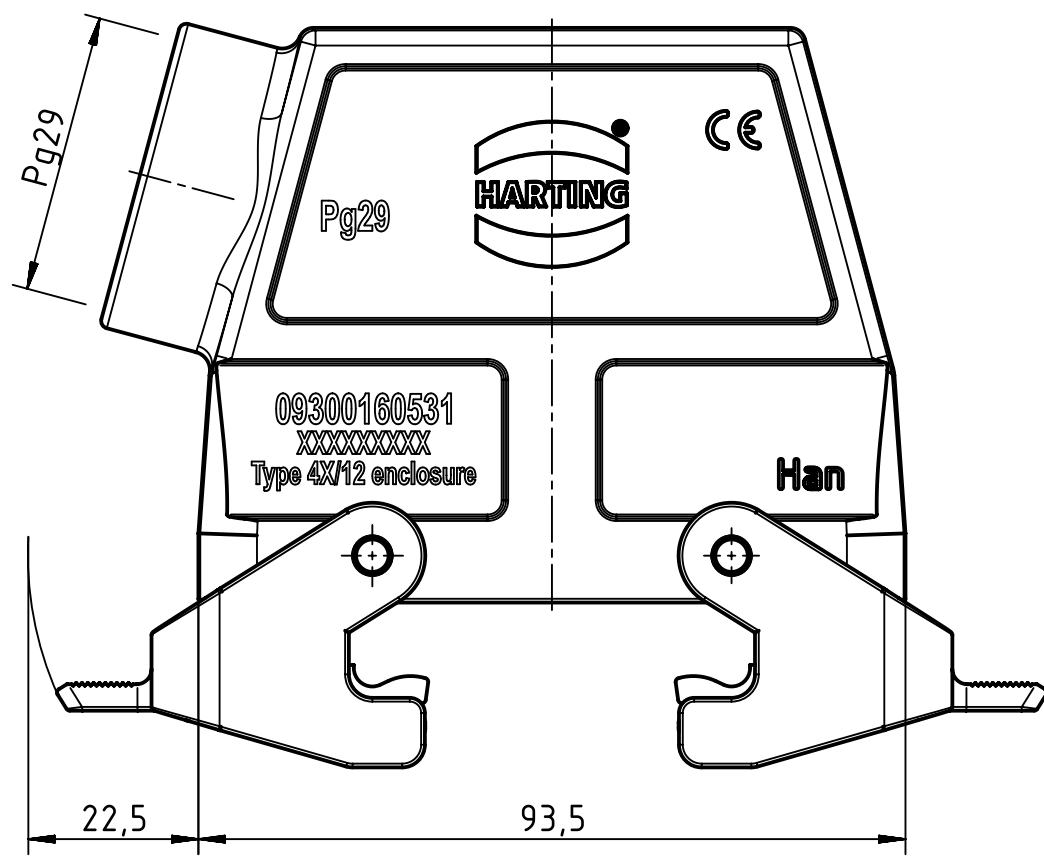

1 2 3 4 5 6

A
B
C
D

	All Dimensions in mm Original Size DIN A4		Scale 1:1	Free size tol.		Ref.		
						Sub.		
	All rights reserved		Created by HELLMANN	Inspected by GERB	Standardisation RUETERA	Date 2020-02-27	State Final Release	
	Department EL PD		Title Han B Hood Side Entry HC 2 Levers PG 29				Doc-Key / ECM-Nr. 100207104 / UGD / 004 / D 500000166910	
HARTING Electric GmbH & Co. KG D-32339 Espelkamp			Type TB	Number 09 30 016 0531			Rev. D	Page 1/1