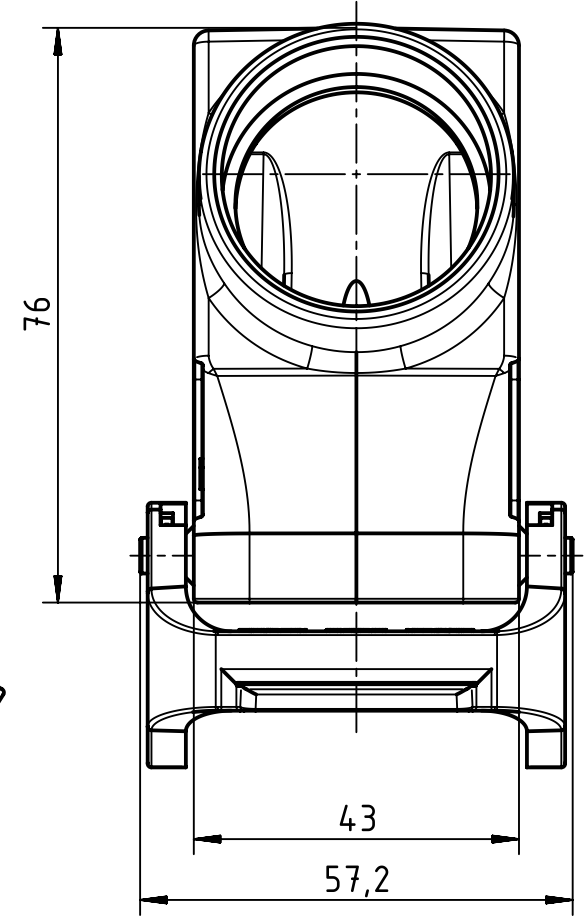

1 2 3 4 5 6

A
B
C
D

	All Dimensions in mm Original Size DIN A4		Scale 1:1	Free size tol.		Ref.		
						Sub.		
	All rights reserved		Created by HELLMANN	Inspected by GERB	Standardisation RUETERA	Date 2020-02-27	State Final Release	
	Department EL PD		Title Han B Hood Side Entry HC 2 Levers PG 29				Doc-Key / ECM-Nr. 100207104 / UGD / 004 / D 500000166910	
HARTING Electric GmbH & Co. KG D-32339 Espelkamp			Type TB	Number 09 30 016 0531			Rev. D	Page 1/1