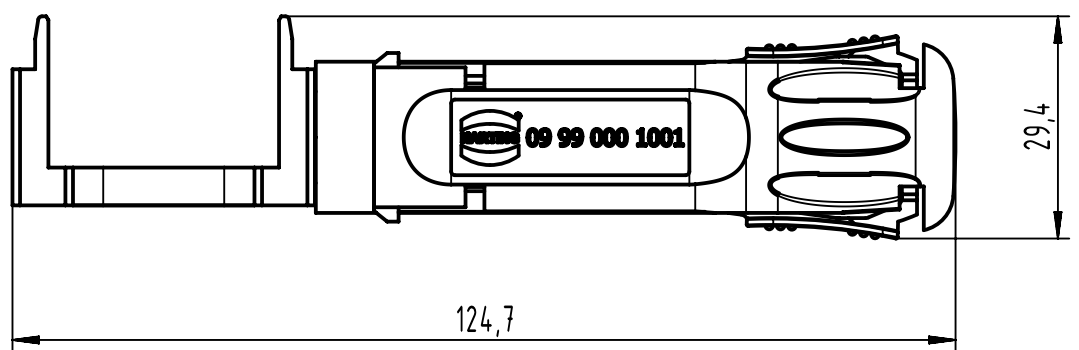

1 2 3 4 5 6

A

B

C

D

Suitable for single modules ≤ height 17 mm

 All Dimensions in mm Original Size DIN A4	Scale	Free size tol.			Ref.
	1:1				Sub.
 All rights reserved Department EL PD	Created by	Inspected by	Standardisation	Date	State
	HOLLERT	RIEPE		2022-11-18	Final Release
HARTING D-32339 Espelkamp	Title				Doc-Key / ECM-Nr.
	Insertion Tool Han-Mod f. single modules				101035935/UGD/001/A 500000228218
Type		Number		Rev.	Page
TB		09 99 000 1001		A	1/1