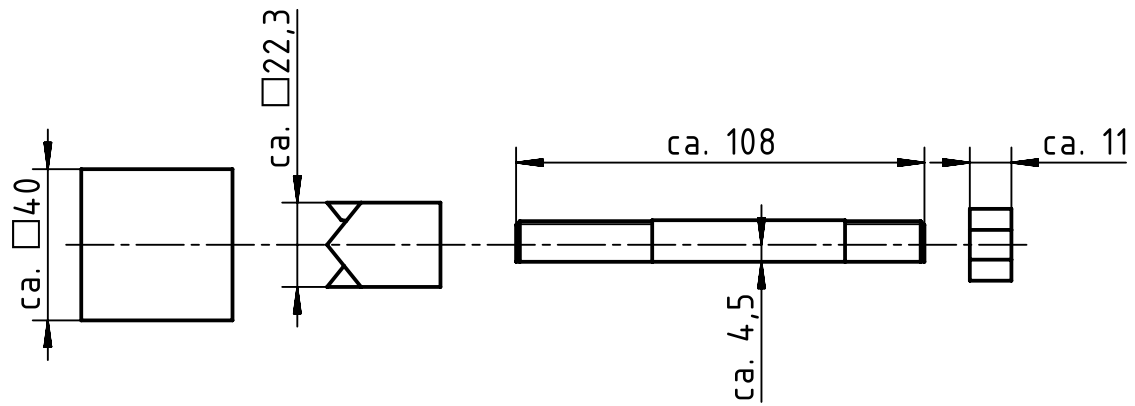

1 2 3 4 5 6

A

B

C

D

	All rights reserved		Created by FINKEV		Inspected by RIEPE		Standardisation RUETERA		Date 2018-11-16		State Final Release	
	Department EL PD		Title Han 3A Punching unit		Doc-Key / ECM-Nr. 100575187/UGD/001/C 500000143493		Rev. C		Page 1/1			
HARTING Electric GmbH & Co. KG D-32339 Espelkamp			Type TB		Number 09 99 000 0907							
 All Dimensions in mm Original Size DIN A4			Scale 1:2		Free size tol.		Ref.		Sub.			