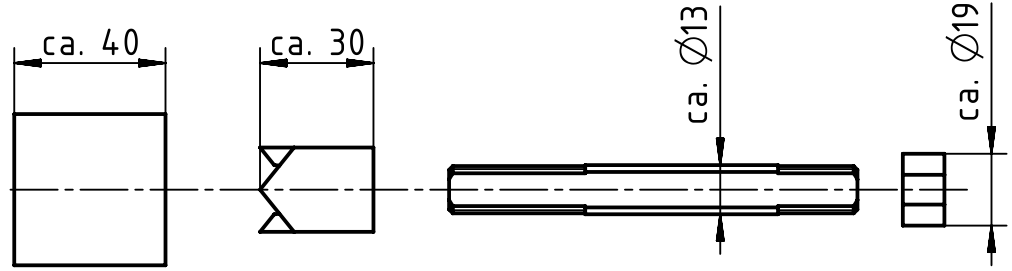

1 2 3 4 5 6

A

B

C

D

	All rights reserved		Created by FINKEV		Inspected by RIEPE		Standardisation RUETERA		Date 2018-11-16		State Final Release	
	Department EL PD		Title Han 3A Punching unit		Doc-Key / ECM-Nr. 100575187/UGD/001/C 500000143493		Rev. C		Page 1/1			
HARTING Electric GmbH & Co. KG D-32339 Espelkamp			Type TB		Number 09 99 000 0907							
 All Dimensions in mm Original Size DIN A4			Scale 1:2		Free size tol.		Ref.		Sub.			