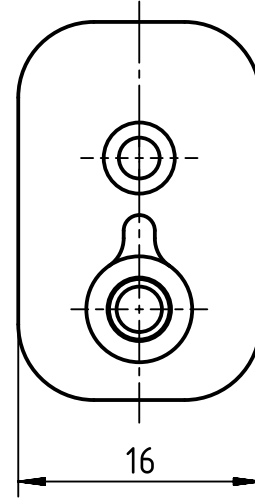

1 2 3 4 5 6

A

B

C

D

	All rights reserved Department EL PD		HARTING Electric GmbH & Co. KG D-32339 Espelkamp		All Dimensions in mm Original Size DIN A4	Scale 2:1	Free size tol.		Ref.		
	Created by FINKEV		Inspected by RIEPE		Standardisation RUETERA		Date 2019-08-06	State Final Release			
					Title Locator Han E relay f. 0888				Doc-Key / ECM-Nr. 100847491/UGD/001/A 500000156187		
					Type TB		Number 09 99 000 0978			Rev. A	Page 1/1