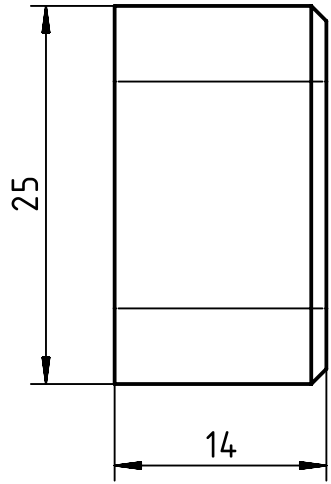

1 2 3 4 5 6

A

B

C

D

	All rights reserved Department EL PD		HARTING Electric GmbH & Co. KG D-32339 Espelkamp		All Dimensions in mm Original Size DIN A4	Scale 2:1	Free size tol.		Ref.		
	Created by FINKEV		Inspected by RIEPE		Standardisation RUETERA		Date 2019-08-06	State Final Release			
					Title Locator Han E relay f. 0888				Doc-Key / ECM-Nr. 100847491/UGD/001/A 500000156187		
					Type TB		Number 09 99 000 0978			Rev. A	Page 1/1