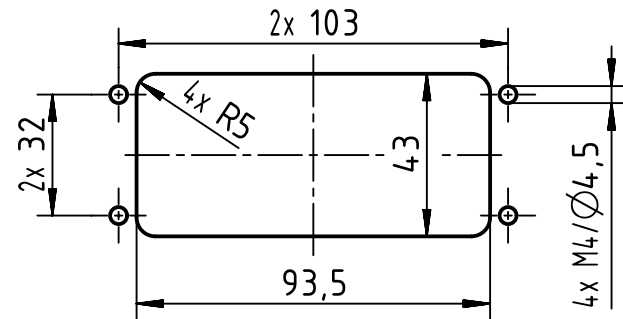

1 2 3 4 5 6

A

B

C

D

panel cut out (1:2)

	All Dimensions in mm Original Size DIN A4	Scale	Free size tol.		Ref.
		1:1			Sub.
	All rights reserved Department EL PD	Created by	Inspected by	Standardisation	Date
		WENE	LUOK	302077	2021-07-06
HARTING D-32339 Espelkamp		Title Han 16EMC/B-HBM-Rear Fit-SL			Doc-Key / ECM-Nr. 100831154/UGD/001/B 500000198651
		Type	Number	Rev.	Page
		TB	09 62 816 0397	B	1/1