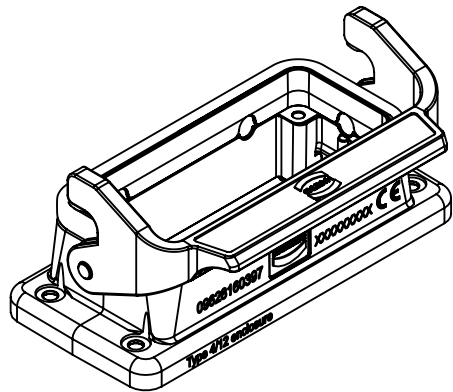

1 2 3 4 5 6

A

B

C

D

panel cut out (1:2)

	All Dimensions in mm Original Size DIN A4	Scale	Free size tol.		Ref.
		1:1			Sub.
	All rights reserved Department EL PD	Created by	Inspected by	Standardisation	Date
		WENE	LUOK	302077	2021-07-06
HARTING D-32339 Espelkamp		Title Han 16EMC/B-HBM-Rear Fit-SL			Doc-Key / ECM-Nr. 100831154/UGD/001/B 500000198651
		Type	Number	Rev.	Page
		TB	09 62 816 0397	B	1/1