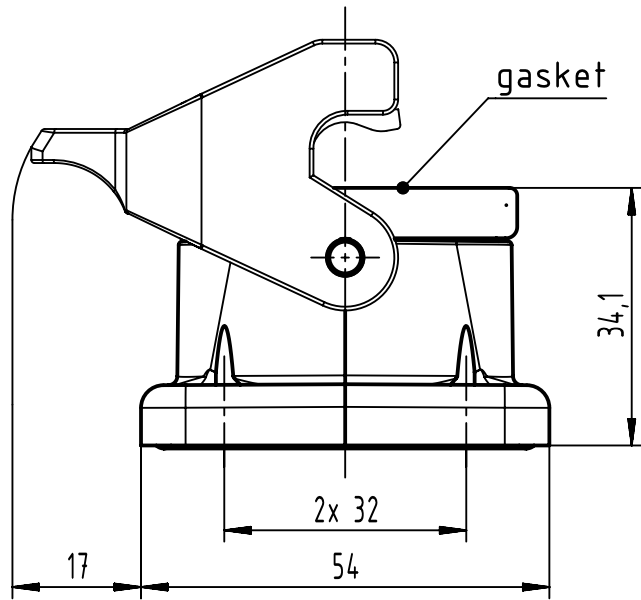

1 2 3 4 5 6

A

B

C

D

panel cut out (1:2)

	All Dimensions in mm Original Size DIN A4	Scale	Free size tol.		Ref.
		1:1			Sub.
	All rights reserved Department EL PD	Created by	Inspected by	Standardisation	Date
		WENE	LUOK	302077	2021-07-06
HARTING D-32339 Espelkamp		Title Han 16EMC/B-HBM-Rear Fit-SL			Doc-Key / ECM-Nr. 100831154/UGD/001/B 500000198651
		Type	Number	Rev.	Page
		TB	09 62 816 0397	B	1/1