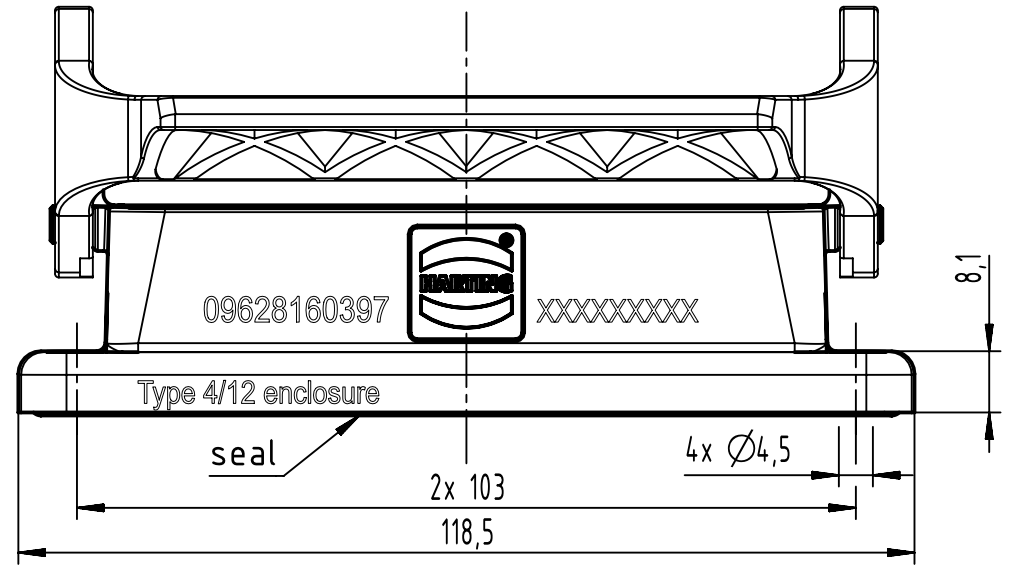

1 2 3 4 5 6

A

B

C

D

panel cut out (1:2)

	All Dimensions in mm Original Size DIN A4	Scale	Free size tol.		Ref.
		1:1			Sub.
	All rights reserved Department EL PD	Created by	Inspected by	Standardisation	Date
		WENE	LUOK	302077	2021-07-06
HARTING D-32339 Espelkamp		Title Han 16EMC/B-HBM-Rear Fit-SL			Doc-Key / ECM-Nr. 100831154/UGD/001/B 500000198651
		Type	Number	Rev.	Page
		TB	09 62 816 0397	B	1/1