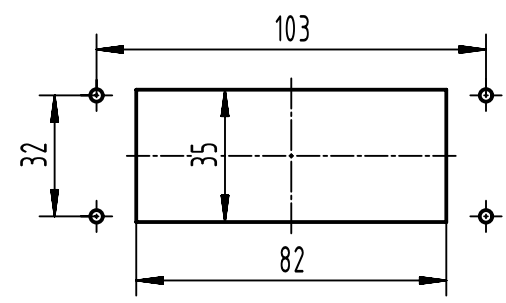

1 2 3 4 5 6

A

B

C

D

panel cut out (1:2)

	All rights reserved Department EL PD	All Dimensions in mm Original Size DIN A4		Scale 1:1	Free size tol.	Ref.
		Created by HOLLERT	Inspected by GERB	Standardisation SAP_WFRT	Date 2022-01-17	State Final Release
HARTING D-32339 Espelkamp		Title Han 16EMC/B-HBM-DL-ML			Doc-Key / ECM-Nr. 100888180/UGD/004/C 500000209537	
		Type TB	Number 09 62 816 0301ML		Rev. C	Page 1/1