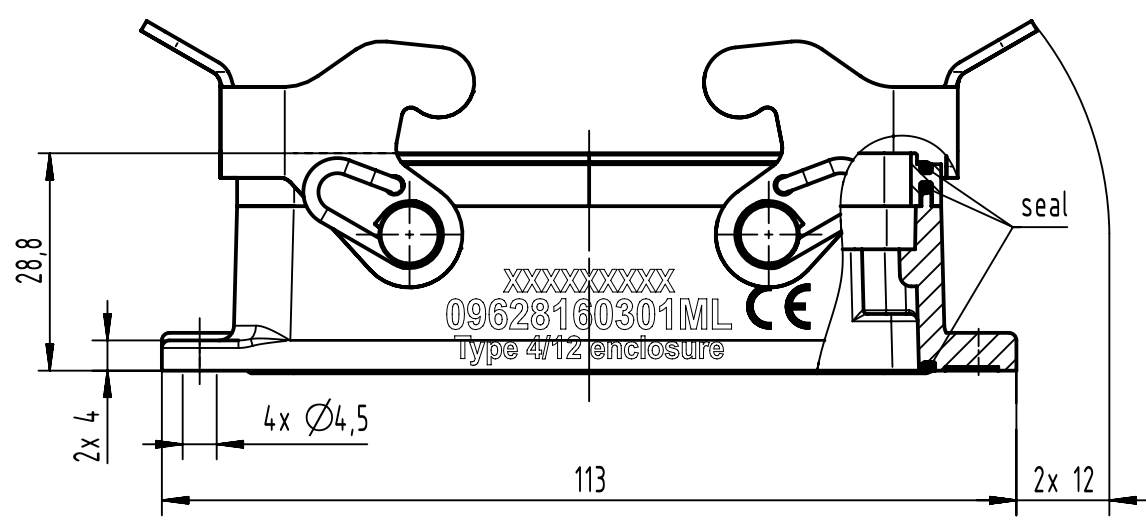

1 2 3 4 5 6

A

B

C

D

panel cut out (1:2)

	All rights reserved Department EL PD	All Dimensions in mm Original Size DIN A4		Scale 1:1	Free size tol.	Ref.
		Created by HOLLERT	Inspected by GERB	Standardisation SAP_WFRT	Date 2022-01-17	State Final Release
HARTING D-32339 Espelkamp		Title Han 16EMC/B-HBM-DL-ML			Doc-Key / ECM-Nr. 100888180/UGD/004/C 500000209537	
		Type TB	Number 09 62 816 0301ML		Rev. C	Page 1/1