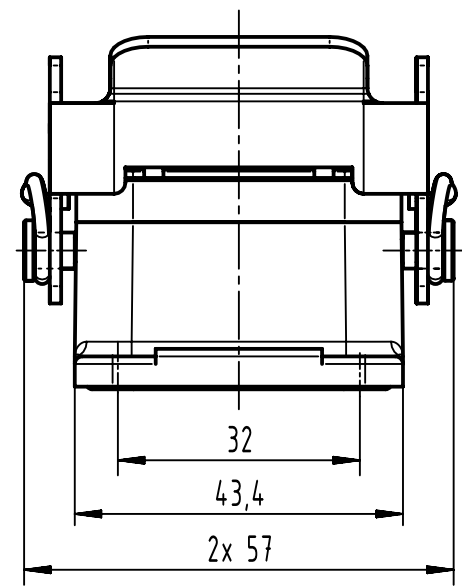

1 2 3 4 5 6

A

B

C

D

panel cut out (1:2)

	All rights reserved Department EL PD	All Dimensions in mm Original Size DIN A4		Scale 1:1	Free size tol.	Ref.
		Created by HOLLERT	Inspected by GERB	Standardisation SAP_WFRT	Date 2022-01-17	State Final Release
HARTING D-32339 Espelkamp		Title Han 16EMC/B-HBM-DL-ML			Doc-Key / ECM-Nr. 100888180/UGD/004/C 500000209537	
		Type TB	Number 09 62 816 0301ML		Rev. C	Page 1/1