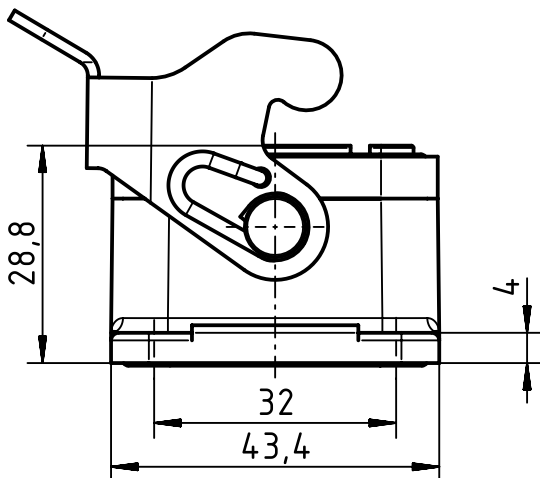

1 2 3 4 5 6

A

B

C

D

panel cut out

	All Dimensions in mm Original Size DIN A4		Scale 1:1	Free size tol.		Ref.
	All rights reserved Department EL PD		Created by HELLMANN	Inspected by RIEPE	Standardisation RUETERA	Date 2019-06-14
HARTING Electric GmbH & Co. KG D-32339 Espelkamp			Title Han 6EMV/B-HBM-SL		Doc-Key / ECM-Nr. 100840062/UGD/004/A 500000153554	
			Type TB	Number 09 62 806 0301SSL		Rev. A Page 1/1