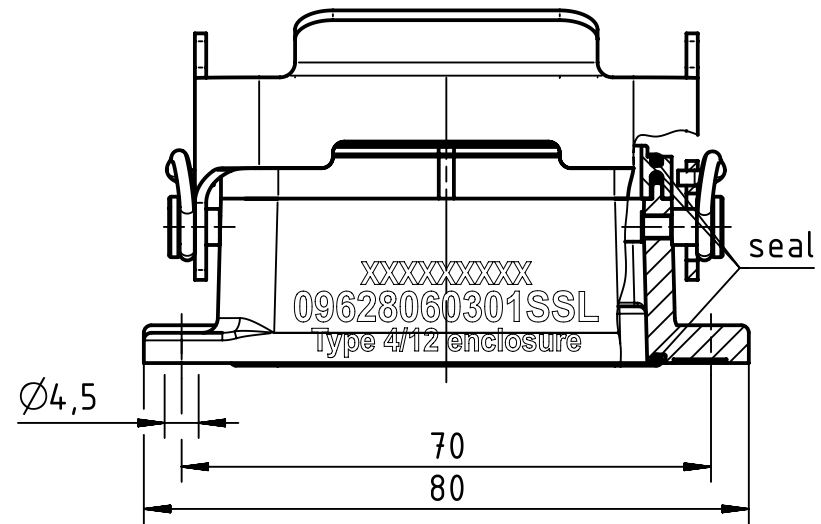

1 2 3 4 5 6

A

B

C

D

panel cut out

	All Dimensions in mm Original Size DIN A4		Scale 1:1	Free size tol.		Ref.
	All rights reserved Department EL PD		Created by HELLMANN	Inspected by RIEPE	Standardisation RUETERA	Date 2019-06-14
HARTING Electric GmbH & Co. KG D-32339 Espelkamp			Title Han 6EMV/B-HBM-SL		Doc-Key / ECM-Nr. 100840062/UGD/004/A 500000153554	
			Type TB	Number 09 62 806 0301SSL		Rev. A Page 1/1