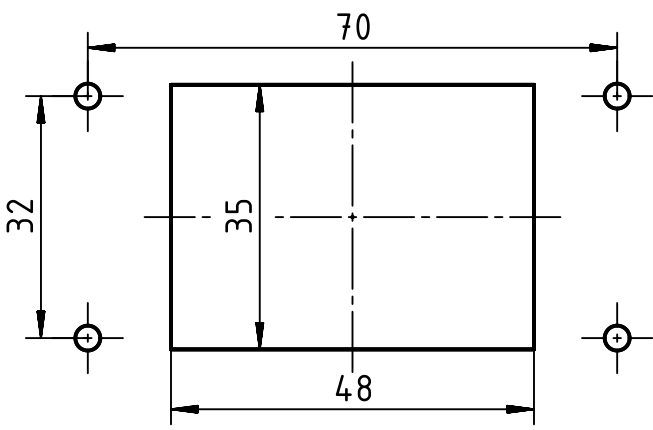

1 2 3 4 5 6

A

B

C

D

panel cut out

	All Dimensions in mm Original Size DIN A4		Scale 1:1	Free size tol.		Ref.
	All rights reserved Department EL PD		Created by HELLMANN	Inspected by RIEPE	Standardisation RUETERA	Date 2019-06-14
HARTING Electric GmbH & Co. KG D-32339 Espelkamp			Title Han 6EMV/B-HBM-SL		Doc-Key / ECM-Nr. 100840062/UGD/004/A 500000153554	
			Type TB	Number 09 62 806 0301SSL		Rev. A Page 1/1