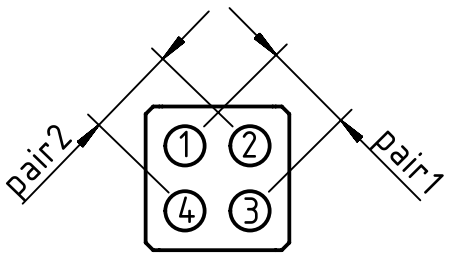

arrangement without cover

pin	10BASE-T 100BASE-TX	color
1	Tx+	white/orange
2	Rx+	white/green
3	Tx-	orange
4	Rx-	green

kind of delivery: piece parts

	All Dimensions in mm Original Size DIN A4		Scale 2:1	Free size tol.		Ref.
	All rights reserved Department EL PD		Created by SPRENB	Inspected by BERGHORN	Standardisation RUETERA	Date 2018-06-18
HARTING Electric GmbH & Co. KG D-32339 Espelkamp			Title Han Megabit insert female			Doc-Key / ECM-Nr. 100217286/UGD/002/G 500000135212
			Type TB	Number 09 14 008 3116		Rev. <b>G</b> Page 1/1