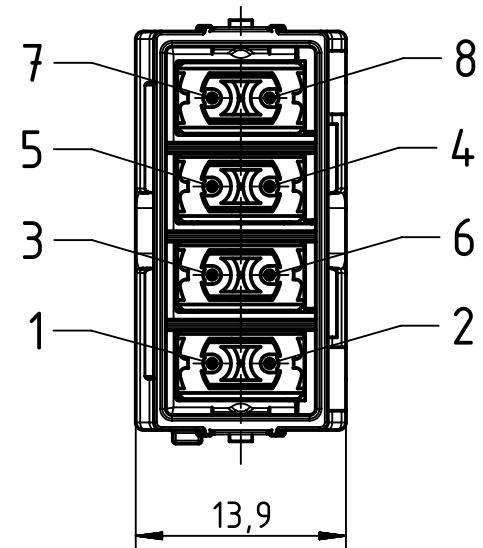

1 2 3 4 5 6

A

B

C

D

wiring acc. EIA/TIA 568A
view from termination side

brown	8•	•7	white/brown
blue	4•	•5	white/blue
orange	6•	•3	white/orange
green	2•	•1	white/green

wiring acc. EIA/TIA 568B
view from termination side

brown	8•	•7	white/brown
blue	4•	•5	white/blue
green	6•	•3	white/green
orange	2•	•1	white/orange

Male contact		
Part number	Wire gauge	
	mm ²	AWG
09932005576	0,13-0,33mm ²	22-26

	All rights reserved Department EL PD	All Dimensions in mm Original Size DIN A4	Scale 2:1	Free size tol.	Ref. Sub.
		HARTING Electric GmbH & Co. KG D-32339 Espelkamp	Created by 00103855	Inspected by SCHNIEDER	Standardisation RUETERA
Title Han Gigabit HMC insert M, Cat. 7					Doc-Key / ECM-Nr. 100749601/UGD/000/F 500000155750
Type TB		Number 09 14 208 3031			Rev. F
					Page 1/1