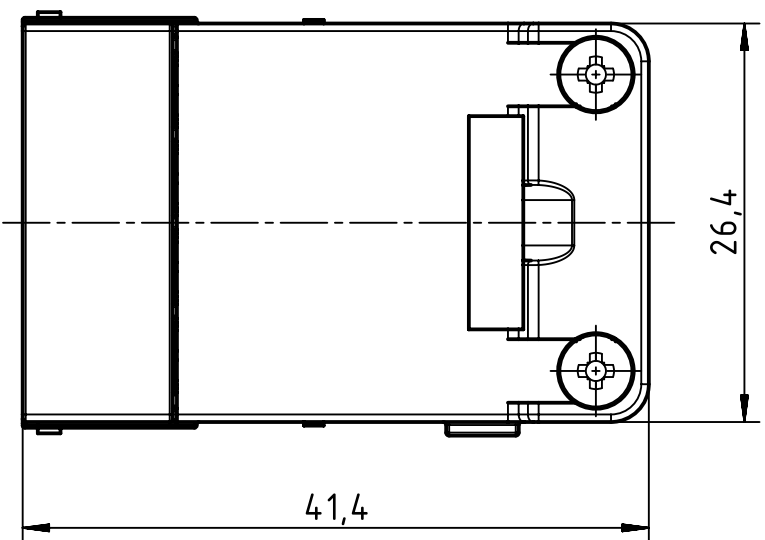

1 2 3 4 5 6

A

B

C

D

wiring acc. EIA/TIA 568A
view from termination side

brown	8•	•7	white/brown
blue	4•	•5	white/blue
orange	6•	•3	white/orange
green	2•	•1	white/green

wiring acc. EIA/TIA 568B
view from termination side

brown	8•	•7	white/brown
blue	4•	•5	white/blue
green	6•	•3	white/green
orange	2•	•1	white/orange

Male contact		
Part number	Wire gauge	
	mm ²	AWG
09932005576	0,13-0,33mm ²	22-26

	All rights reserved Department EL PD	All Dimensions in mm Original Size DIN A4	Scale 2:1	Free size tol.	Ref. Sub.
		HARTING Electric GmbH & Co. KG D-32339 Espelkamp	Created by 00103855	Inspected by SCHNIEDER	Standardisation RUETERA
Title Han Gigabit HMC insert M, Cat. 7					Doc-Key / ECM-Nr. 100749601/UGD/000/F 500000155750
Type TB		Number 09 14 208 3031			Rev. F
					Page 1/1