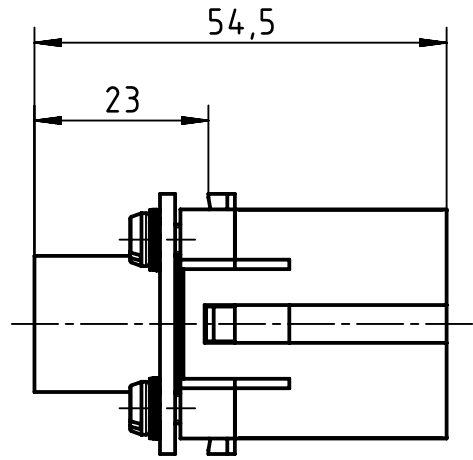

1 2 3 4 5 6

A

B

C

D

SW5

M4x6 (PH2)

	All rights reserved Department EL PD		Created by SPRENB	Inspected by SCHNIEDER	Standardisation SAP_WFRT	Date 2022-06-08	State Final Release
	HARTING D-32339 Espelkamp		Title Han 200A PE axial module, male 25-40mm ²			Doc-Key / ECM-Nr. 100086525/UGD/005/D 500000218737	
			Type TB	Number 09 14 001 2668		Rev. D	Page 1/1