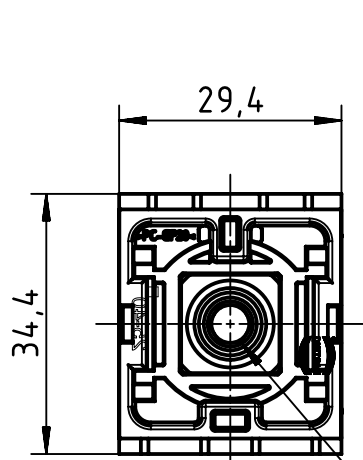

1 2 3 4 5 6

A

B

C

D

SW5

M4x6 (PH2)

	All rights reserved Department EL PD		Created by SPRENB	Inspected by SCHNIEDER	Standardisation SAP_WFRT	Date 2022-06-08	State Final Release
	HARTING D-32339 Espelkamp		Title Han 200A PE axial module, male 25-40mm ²			Doc-Key / ECM-Nr. 100086525/UGD/005/D 500000218737	
			Type TB	Number 09 14 001 2668		Rev. D	Page 1/1