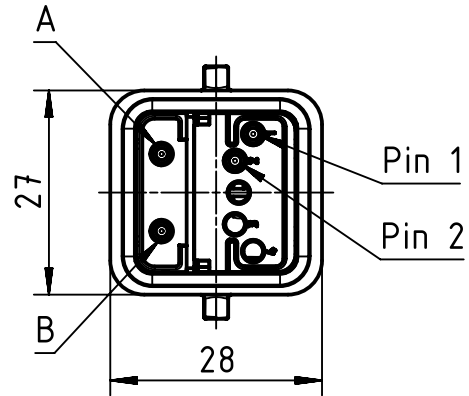

block diagram

ambient temperature: -40 to 70° celsius

	All rights reserved Department EL PD - DE	All Dimensions in mm Original Size DIN A4		Scale 1:1	Free size tol.	Ref.	
		HARTING Electric GmbH & Co. KG D-32339 Espelkamp	Created by RULLKOETTER	Inspected by RIEPE	Standardisation RUETERA	Date 2017-10-04	State Final Release
Title Han Brid-Sti-c Abschlußstecker Met. M20						Doc-Key / ECM-Nr. 100105903/UGD/005/F 500000126086	
Type TB				Number 09 12 006 2692		Rev. F	Page 1/1