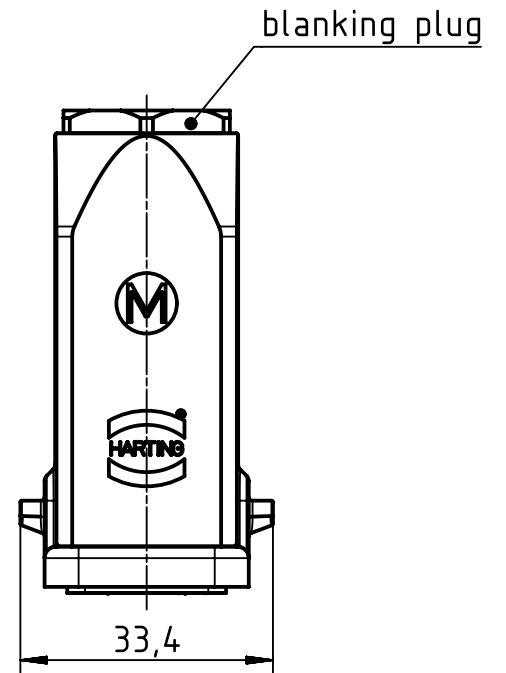

block diagram

ambient temperature: -40 to 70° celsius

	All rights reserved Department EL PD - DE	All Dimensions in mm Original Size DIN A4		Scale 1:1	Free size tol.	Ref.	
		HARTING Electric GmbH & Co. KG D-32339 Espelkamp	Created by RULLKOETTER	Inspected by RIEPE	Standardisation RUETERA	Date 2017-10-04	State Final Release
Title Han Brid-Sti-c Abschlußstecker Met. M20						Doc-Key / ECM-Nr. 100105903/UGD/005/F 500000126086	
Type TB				Number 09 12 006 2692		Rev. F	Page 1/1