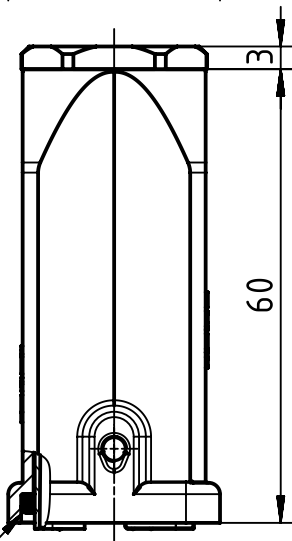

block diagram

ambient temperature: -40 to 70° celsius

	All rights reserved Department EL PD - DE	All Dimensions in mm Original Size DIN A4		Scale 1:1	Free size tol.	Ref.	
		HARTING Electric GmbH & Co. KG D-32339 Espelkamp	Created by RULLKOETTER	Inspected by RIEPE	Standardisation RUETERA	Date 2017-10-04	State Final Release
Title Han Brid-Sti-c Abschlußstecker Met. M20						Doc-Key / ECM-Nr. 100105903/UGD/005/F 500000126086	
Type TB				Number 09 12 006 2692		Rev. F	Page 1/1