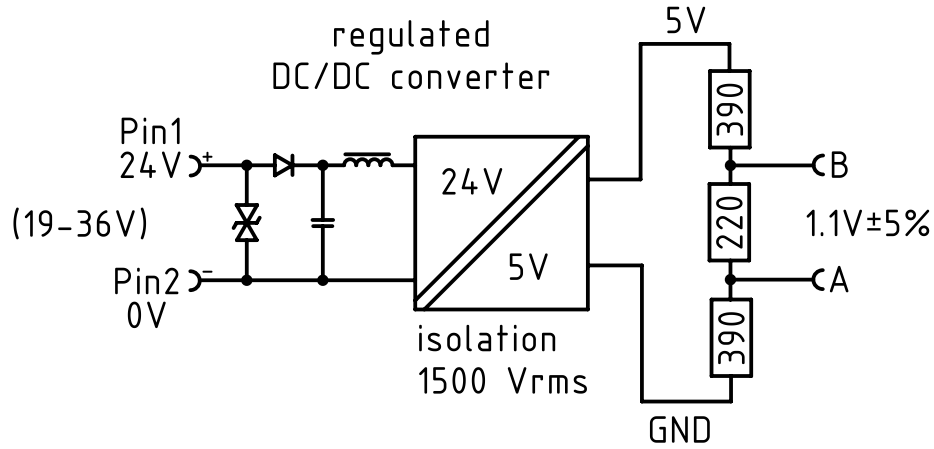

block diagram

ambient temperature: -40 to 70° celsius

	All rights reserved Department EL PD - DE	All Dimensions in mm Original Size DIN A4		Scale 1:1	Free size tol.	Ref.	
		HARTING Electric GmbH & Co. KG D-32339 Espelkamp	Created by RULLKOETTER	Inspected by RIEPE	Standardisation RUETERA	Date 2017-10-04	State Final Release
Title Han Brid-Sti-c Abschlußstecker Met. M20						Doc-Key / ECM-Nr. 100105903/UGD/005/F 500000126086	
Type TB				Number 09 12 006 2692		Rev. F	Page 1/1