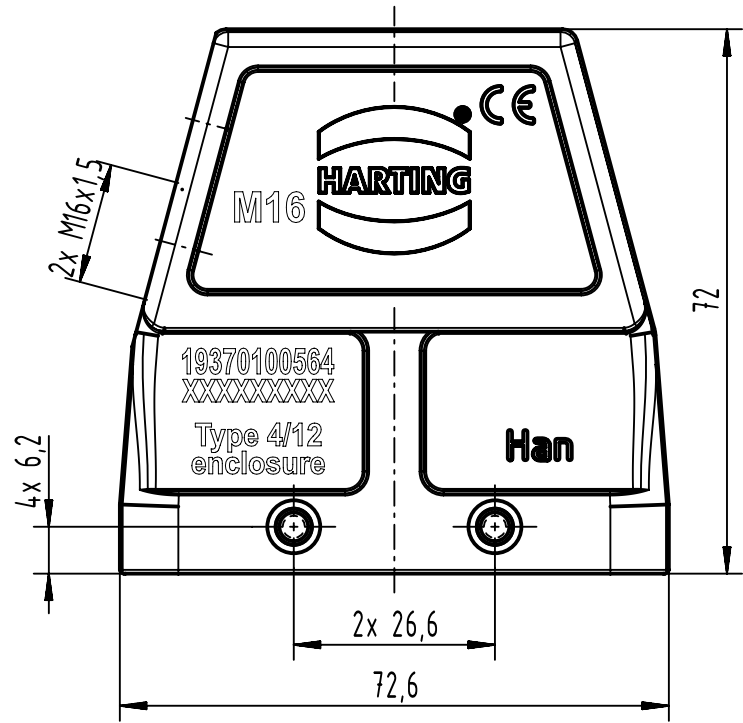

1 2 3 4 5 6

A  
B  
C  
D

All Dimensions in mm Original Size DIN A4		Scale 1:1	Free size tol.		Ref.
All rights reserved Department EL PD		Created by MEYERLE	Inspected by GERB	Standardisation	Sub.
HARTING D-32339 Espelkamp		Title Han 10M-HSE2-HC-for DL-M16			Date 2021-10-18
		Number 19 37 010 0564			State Final Release
		Type TB			Doc-Key / ECM-Nr. 100862726/UGD/002/D 500000203864
		Rev. D			Page 1/1