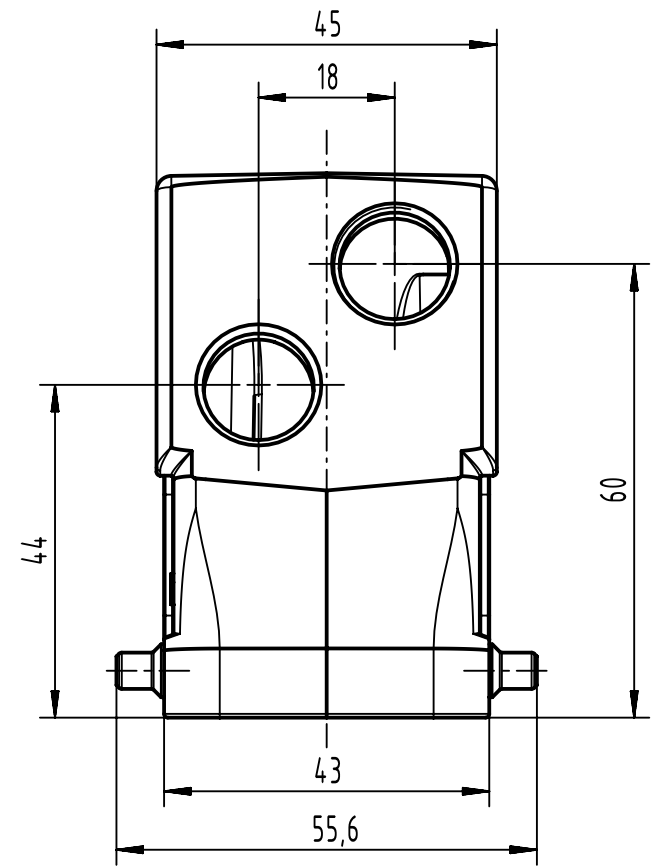

1 2 3 4 5 6

A  
B  
C  
D

All Dimensions in mm Original Size DIN A4		Scale 1:1	Free size tol.		Ref.
All rights reserved Department EL PD		Created by MEYERLE	Inspected by GERB	Standardisation	Sub.
HARTING D-32339 Espelkamp		Title Han 10M-HSE2-HC-for DL-M16			Date 2021-10-18
		Number 19 37 010 0564			State Final Release
		Type TB			Doc-Key / ECM-Nr. 100862726/UGD/002/D 500000203864
		Rev. D			Page 1/1