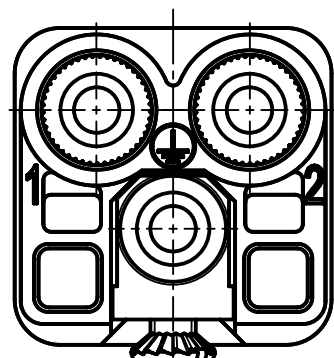

1 2 3 4 5 6

A

B

C

D

insert fixing screw M3x6  
enclosed separately

	All Dimensions in mm Original Size DIN A4		Scale 2:1	Free size tol.		Ref.
						Sub.
	All rights reserved		Created by 100887	Inspected by SUNDERMEIER	Standardisation	Date 2022-10-28
	Department EL PD		Title Han Q 2/0-f 1.5qmm			State Final Release
HARTING D-32339 Espelkamp			Type TB	Number 09 12 002 2755		Doc-Key / ECM-Nr. 100585451/UGD/002/C 500000225850
					Rev. C	Page 1/1