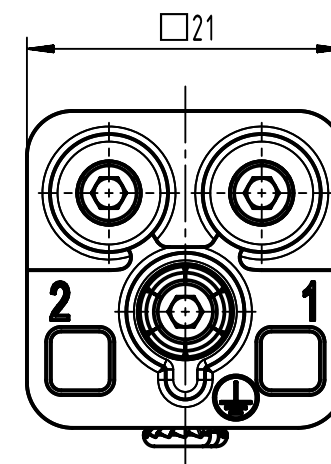

1 2 3 4 5 6

A

B

C

D

insert fixing screw M3x6  
enclosed separately

	All Dimensions in mm Original Size DIN A4		Scale 2:1	Free size tol.		Ref.
						Sub.
	All rights reserved		Created by 100887	Inspected by SUNDERMEIER	Standardisation	Date 2022-10-28
	Department EL PD		Title Han Q 2/0-f 1.5qmm			State Final Release
HARTING D-32339 Espelkamp			Type TB	Number 09 12 002 2755		Doc-Key / ECM-Nr. 100585451/UGD/002/C 500000225850
					Rev. C	Page 1/1