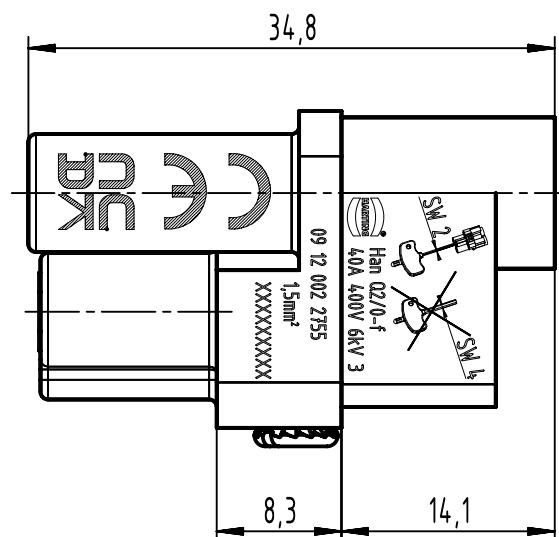

1 2 3 4 5 6

A

B

C

D

insert fixing screw M3x6  
enclosed separately

	All Dimensions in mm Original Size DIN A4		Scale 2:1	Free size tol.		Ref.
						Sub.
	All rights reserved		Created by 100887	Inspected by SUNDERMEIER	Standardisation	Date 2022-10-28
	Department EL PD		Title Han Q 2/0-f 1.5qmm			State Final Release
HARTING D-32339 Espelkamp			Type TB	Number 09 12 002 2755		Doc-Key / ECM-Nr. 100585451/UGD/002/C 500000225850
					Rev. C	Page 1/1