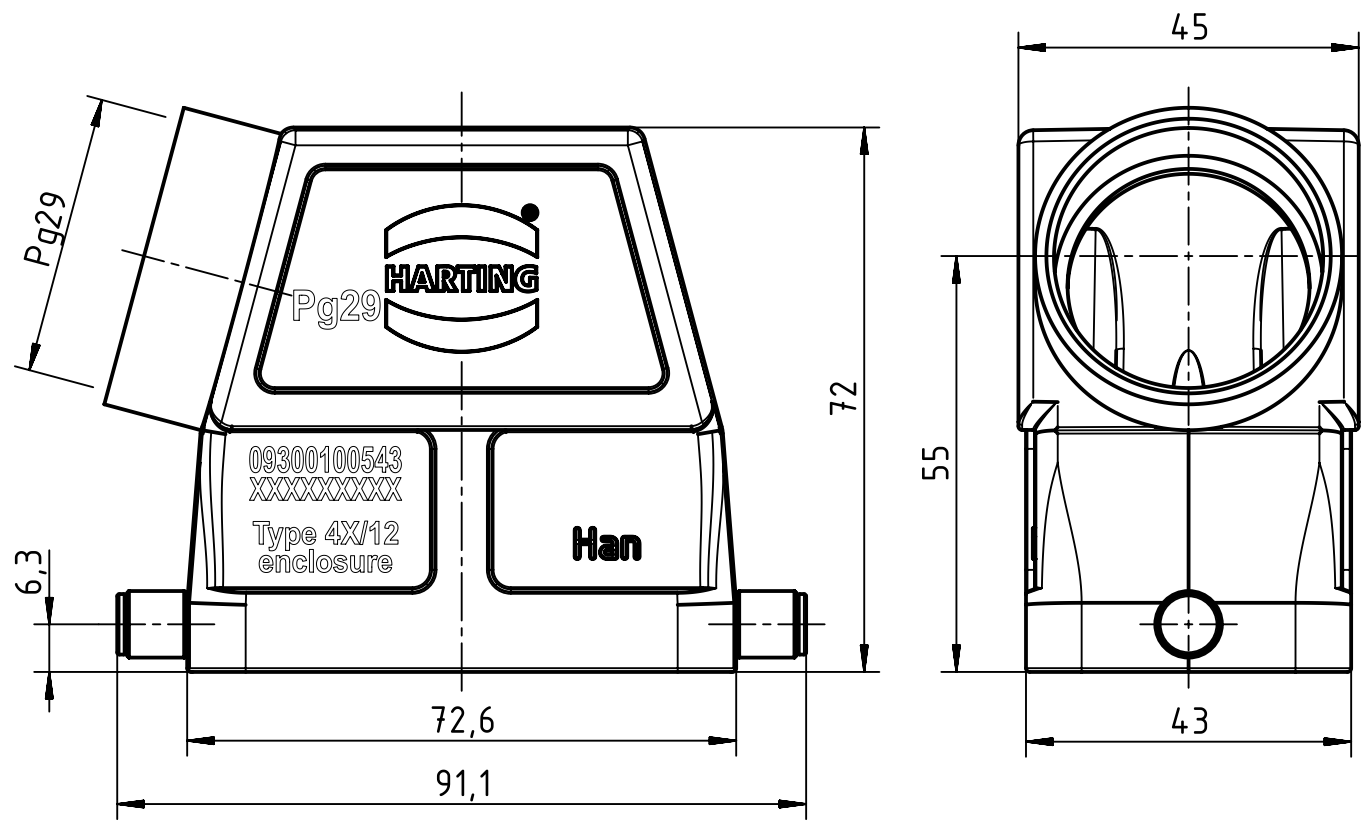

1 2 3 4 5 6

A
B
C
D

	All Dimensions in mm Original Size DIN A4		Scale 1:1	Free size tol.		Ref.		
						Sub.		
	All rights reserved		Created by SPRENB	Inspected by GERB	Standardisation RUETERA	Date 2020-02-28	State Final Release	
	Department EL PD		Title Han B Hood Side Entry HC 2 Reels PG 29				Doc-Key / ECM-Nr. 100230035/UGD/002/D 500000163147	
HARTING Electric GmbH & Co. KG D-32339 Espelkamp			Type TB	Number 09 30 010 0543			Rev. D	Page 1/1