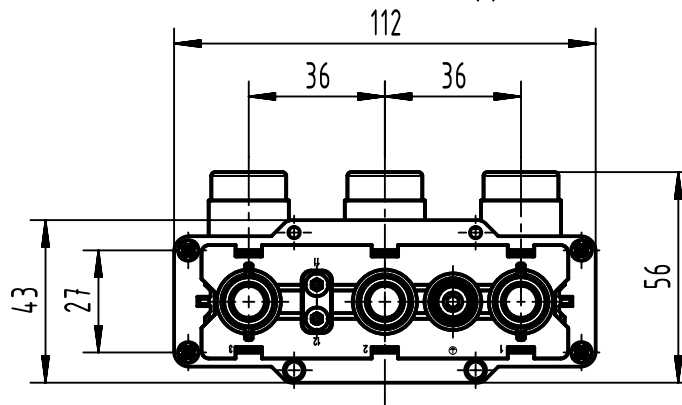

1 2 3 4 5 6

A

B

C

D

200A 1150/2000V 12kV 3

 All Dimensions in mm Original Size DIN A4	Scale 1:2	Free size tol.		Ref.	
	 All rights reserved Department EL PD	Created by HELLMANN	Inspected by RIEPE	Standardisation	Date 2022-12-09
Title Han K 3/2 Pos. Female Insert Screw Term.				Doc-Key / ECM-Nr. 100130615/UGD/005/D 500000231857	
wire gauge 35-70mm <sup>2</sup>		cable Sienary		Type TB	Number 09 38 005 2702
AWG 2-2/0		D-32339 Espelkamp		Rev. D	Page 1/1