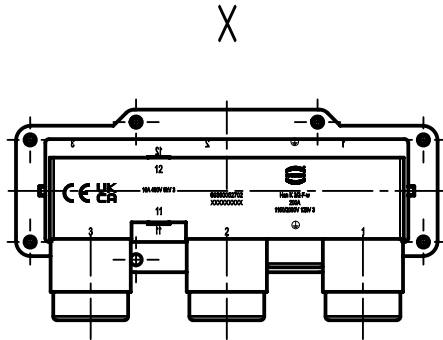

1 2 3 4 5 6

A

B

C

D

200A 1150/2000V 12kV 3

 All Dimensions in mm Original Size DIN A4	Scale 1:2	Free size tol.		Ref.	
	 All rights reserved Department EL PD	Created by HELLMANN	Inspected by RIEPE	Standardisation	Date 2022-12-09
Title Han K 3/2 Pos. Female Insert Screw Term.				Doc-Key / ECM-Nr. 100130615/UGD/005/D 500000231857	
wire gauge 35-70mm <sup>2</sup>		cable Sienary		Type TB	Number 09 38 005 2702
AWG 2-2/0		D-32339 Espelkamp		Rev. D	Page 1/1