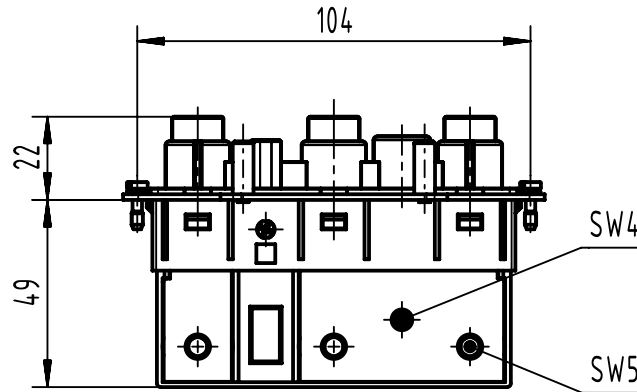

1 2 3 4 5 6

A

B

C

D

200A 1150/2000V 12kV 3

 All Dimensions in mm Original Size DIN A4	Scale 1:2	Free size tol.		Ref.	
	 All rights reserved Department EL PD	Created by HELLMANN	Inspected by RIEPE	Standardisation	Date 2022-12-09
Title Han K 3/2 Pos. Female Insert Screw Term.				Doc-Key / ECM-Nr. 100130615/UGD/005/D 500000231857	
wire gauge 35-70mm <sup>2</sup>		cable Sienary		Type TB	Number 09 38 005 2702
AWG 2-2/0		D-32339 Espelkamp		Rev. D	Page 1/1