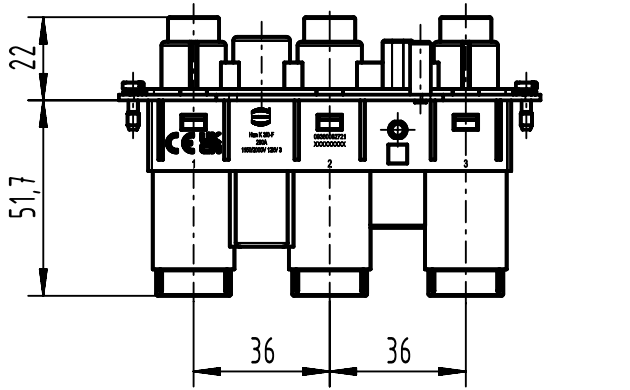

1 2 3 4 5 6

A

B

C

D

 All Dimensions in mm Original Size DIN A4	Scale	Free size tol.		Ref.	
	1:2			Sub.	
 All rights reserved Department EL PD	Created by	Inspected by	Standardisation	Date	State
	HELLMANN	RIEPE		2022-12-09	Final Release
Title				Doc-Key / ECM-Nr.	
Han K 3/0 Pos. Female Insert Screw Term.				100175862/UGD/004/D 500000231857	
wire gauge		cable		Type	Number
40-70mm ²	AWG 1-2/0	Sienopyr		TB	09 38 005 2721
HARTING D-32339 Espelkamp				Rev.	Page
				D	1/1