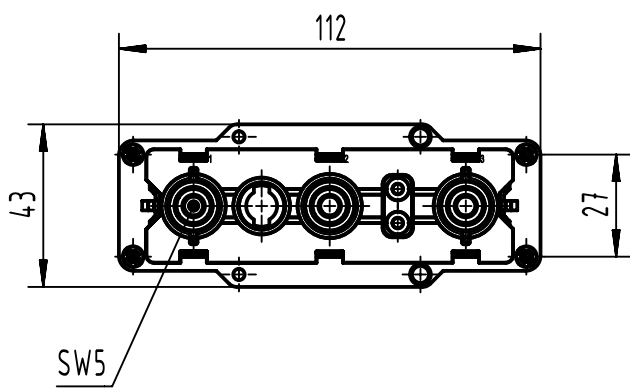

1 2 3 4 5 6

A

B

C

D

 All Dimensions in mm Original Size DIN A4	Scale	Free size tol.		Ref.	
	1:2			Sub.	
 All rights reserved Department EL PD	Created by	Inspected by	Standardisation	Date	State
	HELLMANN	RIEPE		2022-12-09	Final Release
Title				Doc-Key / ECM-Nr.	
Han K 3/0 Pos. Female Insert Screw Term.				100175862/UGD/004/D 500000231857	
wire gauge		cable		Type	Number
40-70mm ²	AWG 1-2/0	Sienopyr		TB	09 38 005 2721
HARTING D-32339 Espelkamp				Rev.	Page
				D	1/1