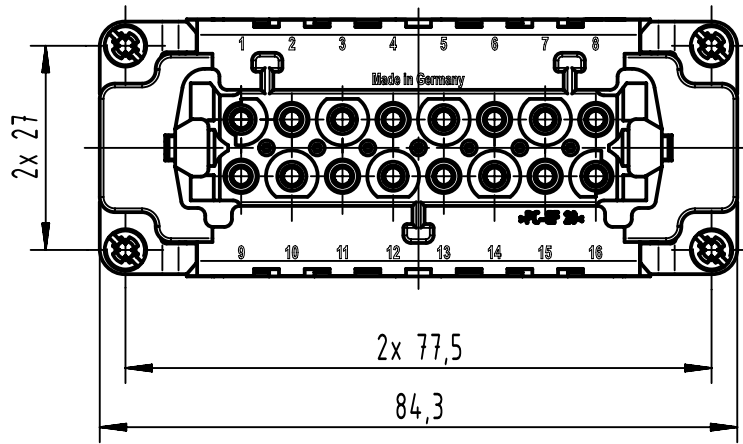

1 2 3 4 5 6

A

panel cut out
(1:2)

B

C

D

	All rights reserved		Created by SPRENB		Inspected by RUETERA		Standardisation SAP_WFRT		Date 2022-03-09		State Final Release			
	Department EL PD		Title Han 16ES Press HMC-F		Doc-Key / ECM-Nr. 100761824/UGD/001/D 500000213241		Rev. D		Page 1/1					
HARTING D-32339 Espelkamp			Type TB		Number 09 33 216 2748									
			All Dimensions in mm Original Size DIN A4			Scale 1:1		Free size tol.		Ref.			Sub.	