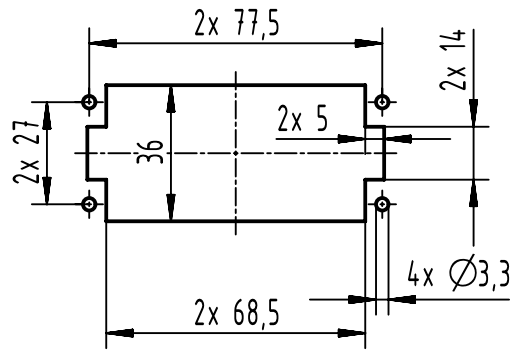

1 2 3 4 5 6

A

panel cut out
(1:2)

B

C

D

	All rights reserved		Created by SPRENB		Inspected by RUETERA		Standardisation SAP_WFRT		Date 2022-03-09		State Final Release			
	Department EL PD		Title Han 16ES Press HMC-F		Doc-Key / ECM-Nr. 100761824/UGD/001/D 500000213241		Rev. D		Page 1/1					
HARTING D-32339 Espelkamp			Type TB		Number 09 33 216 2748									
			All Dimensions in mm Original Size DIN A4			Scale 1:1		Free size tol.		Ref.			Sub.	