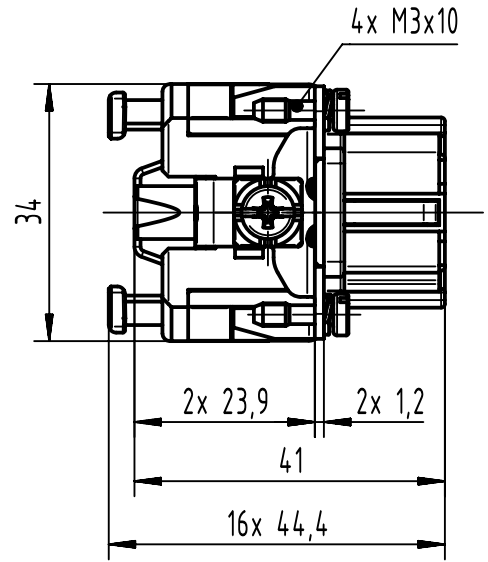

1 2 3 4 5 6

A

panel cut out
(1:2)

B

C

D

	All rights reserved		Created by SPRENB		Inspected by RUETERA		Standardisation SAP_WFRT		Date 2022-03-09		State Final Release			
	Department EL PD		Title Han 16ES Press HMC-F		Doc-Key / ECM-Nr. 100761824/UGD/001/D 500000213241		Rev. D		Page 1/1					
HARTING D-32339 Espelkamp			Type TB		Number 09 33 216 2748									
			All Dimensions in mm Original Size DIN A4			Scale 1:1		Free size tol.		Ref.			Sub.	