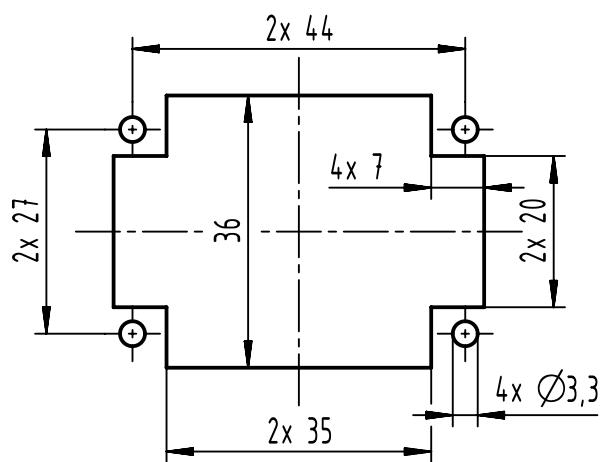

1 2 3 4 5 6

A

B

C

D

panel cut out

	All Dimensions in mm Original Size DIN A4		Scale 1:1	Free size tol.		Ref.
			Created by LONGL	Inspected by DINGB	Standardisation ROEBEN	Date 2022-05-24
All rights reserved Department EL PD		Title Han 6ES-Press-SMC-FI-CCT-PE Press			State Final Release	
HARTING D-32339 Espelkamp		Type TB Number 09 33 006 2778			Doc-Key / ECM-Nr. 100923354/UGD/001/D 500000218196	
					Rev. D	Page 1/1