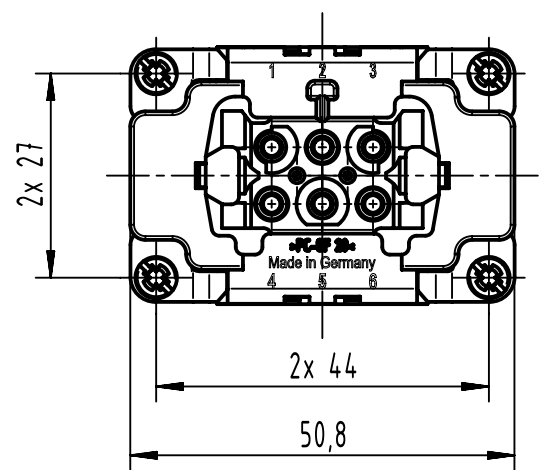

1 2 3 4 5 6

A

B

C

D

panel cut out

	All Dimensions in mm Original Size DIN A4		Scale 1:1	Free size tol.		Ref.
			Created by LONGL	Inspected by DINGB	Standardisation ROEBEN	Date 2022-05-24
All rights reserved Department EL PD		Title Han 6ES-Press-SMC-FI-CCT-PE Press			State Final Release	
HARTING D-32339 Espelkamp		Type TB Number 09 33 006 2778			Doc-Key / ECM-Nr. 100923354/UGD/001/D 500000218196	
					Rev. D	Page 1/1