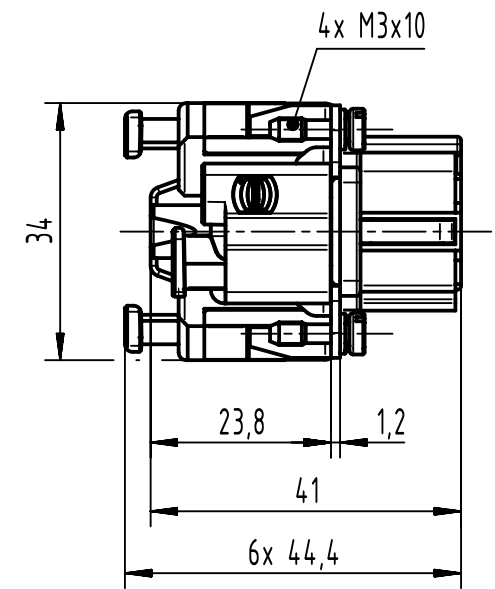

1 2 3 4 5 6

A

B

C

D

panel cut out

	All Dimensions in mm Original Size DIN A4		Scale 1:1	Free size tol.		Ref.
			Created by LONGL	Inspected by DINGB	Standardisation ROEBEN	Date 2022-05-24
All rights reserved Department EL PD		Title Han 6ES-Press-SMC-FI-CCT-PE Press			State Final Release	
HARTING D-32339 Espelkamp		Type TB Number 09 33 006 2778			Doc-Key / ECM-Nr. 100923354/UGD/001/D 500000218196	
					Rev. D	Page 1/1