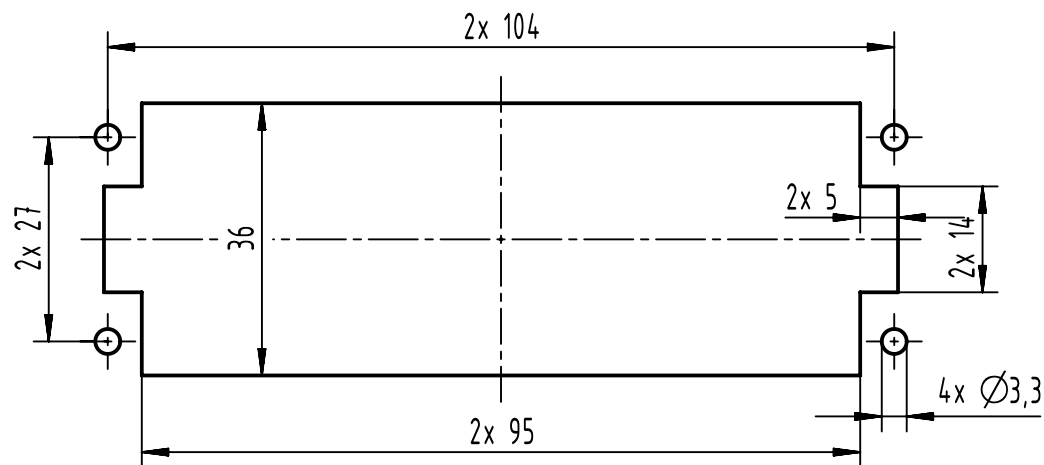

panel cut out

	All Dimensions in mm Original Size DIN A4		Scale 1:1	Free size tol.		Ref.	
			Created by SPRENB	Inspected by SCHNIEDER	Standardisation SAP_WFRT	Date 2022-06-23	State Final Release
All rights reserved Department EL PD		Title Han 24ES-F				Doc-Key / ECM-Nr. 100185680/UGD/005/D 500000218534	
HARTING D-32339 Espelkamp		Type TB	Number 09 33 024 2716			Rev. D	Page 1/1