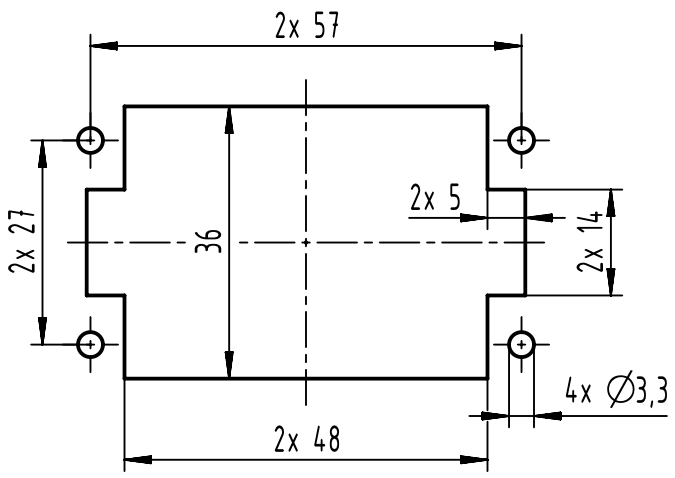

A

B

C

D

panel cut out

	All rights reserved Department EL PD	All Dimensions in mm Original Size DIN A4		Scale 1:1	Free size tol.	Ref.
		Created by 402918	Inspected by 402602	Standardisation	Date 2021-11-09	State Final Release
HARTING D-32339 Espelkamp		Title Han High Temp 10E-c Female			Doc-Key / ECM-Nr. 100627362/UGD/001/B 500000204.755	
		Type TB	Number 09 33 810 2704		Rev. B	Page 1/1