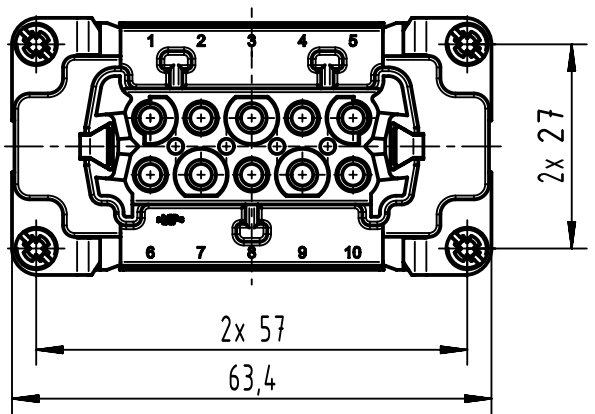

A

B

C

D

panel cut out

	All rights reserved Department EL PD	All Dimensions in mm Original Size DIN A4		Scale 1:1	Free size tol.	Ref.
		Created by 402918	Inspected by 402602	Standardisation	Date 2021-11-09	State Final Release
HARTING D-32339 Espelkamp		Title Han High Temp 10E-c Female			Doc-Key / ECM-Nr. 100627362/UGD/001/B 500000204.755	
		Type TB	Number 09 33 810 2704		Rev. B	Page 1/1