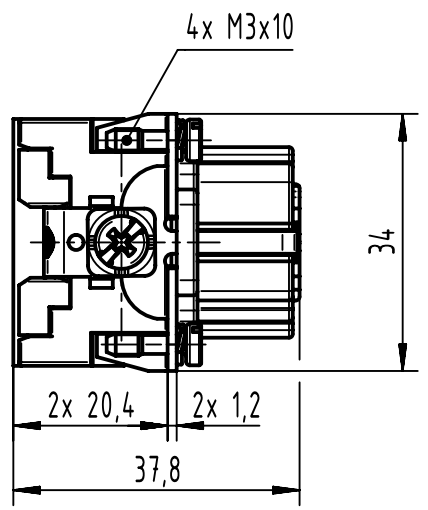

A

B

C

D

panel cut out

	All rights reserved Department EL PD	All Dimensions in mm Original Size DIN A4		Scale 1:1	Free size tol.	Ref.
		Created by 402918	Inspected by 402602	Standardisation	Date 2021-11-09	State Final Release
HARTING D-32339 Espelkamp		Title Han High Temp 10E-c Female			Doc-Key / ECM-Nr. 100627362/UGD/001/B 500000204.755	
		Type TB	Number 09 33 810 2704		Rev. B	Page 1/1