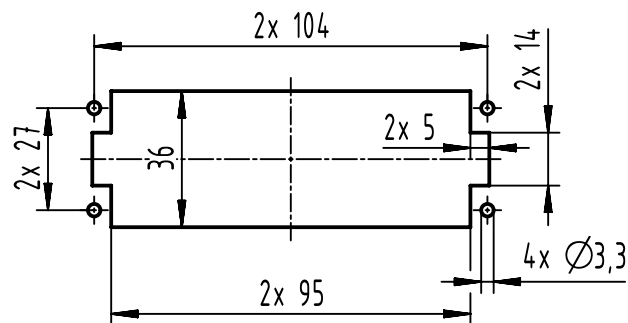

panel cut out  
(1:2)

	All rights reserved Department EL PD	All Dimensions in mm Original Size DIN A4		Scale 1:1	Free size tol.	Ref. Sub.
		Created by 402918	Inspected by 402602	Standardisation	Date 2021-11-09	State Final Release
HARTING D-32339 Espelkamp		Title Han High Temp 24E-s Male			Doc-Key / ECM-Nr. 100620384 / UGD/001/B 500000204755	
		Type TB	Number 09 33 824 2603		Rev. B	Page 1/1