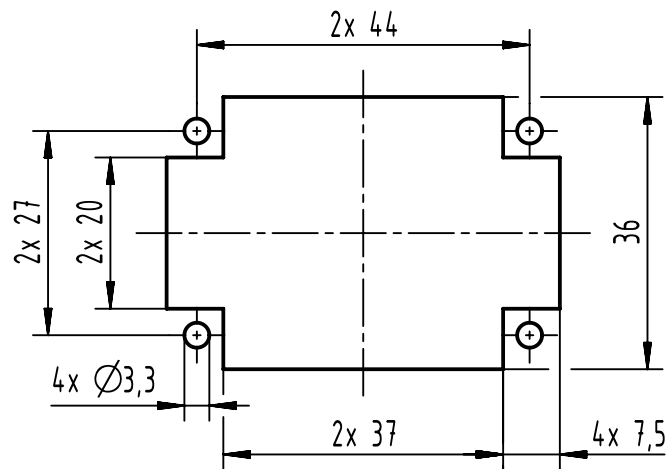

A

B

C

D

Panel cut out

	All Dimensions in mm Original Size DIN A4		Scale 1:1	Free size tol.		Ref.		
						Sub.		
	All rights reserved		Created by LONGL	Inspected by WANGSTE	Standardisation ROEBEN	Date 2022-12-02	State Final Release	
	Department EL PD		Title Han 55DDD F-c				Doc-Key / ECM-Nr. 100779447/UGD/000/C 500000231471	
HARTING D-32339 Espelkamp			Type TB	Number 09 16 055 2101			Rev. C	Page 1/1