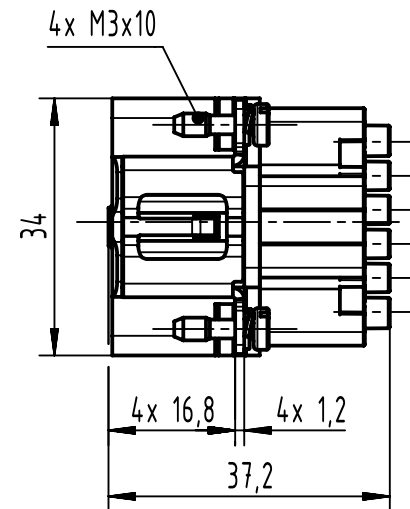

A

B

C

D

Panel cut out

	All Dimensions in mm Original Size DIN A4		Scale 1:1	Free size tol.		Ref.		
						Sub.		
	All rights reserved		Created by LONGL	Inspected by WANGSTE	Standardisation ROEBEN	Date 2022-12-02	State Final Release	
	Department EL PD		Title Han 55DDD F-c				Doc-Key / ECM-Nr. 100779447/UGD/000/C 500000231471	
HARTING D-32339 Espelkamp			Type TB	Number 09 16 055 2101			Rev. C	Page 1/1