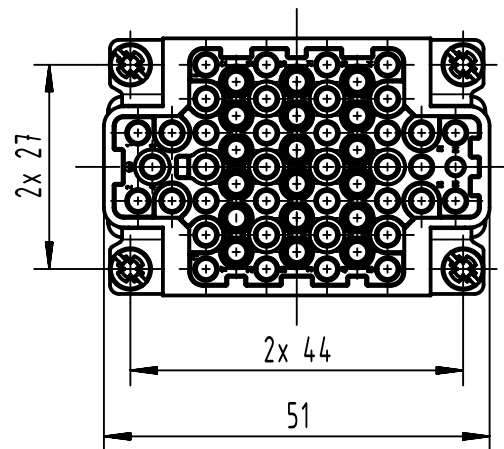

A

B

C

D

Panel cut out

	All Dimensions in mm Original Size DIN A4		Scale 1:1	Free size tol.		Ref.		
						Sub.		
	All rights reserved		Created by LONGL	Inspected by WANGSTE	Standardisation ROEBEN	Date 2022-12-02	State Final Release	
	Department EL PD		Title Han 55DDD F-c				Doc-Key / ECM-Nr. 100779447/UGD/000/C 500000231471	
HARTING D-32339 Espelkamp			Type TB	Number 09 16 055 2101			Rev. C	Page 1/1