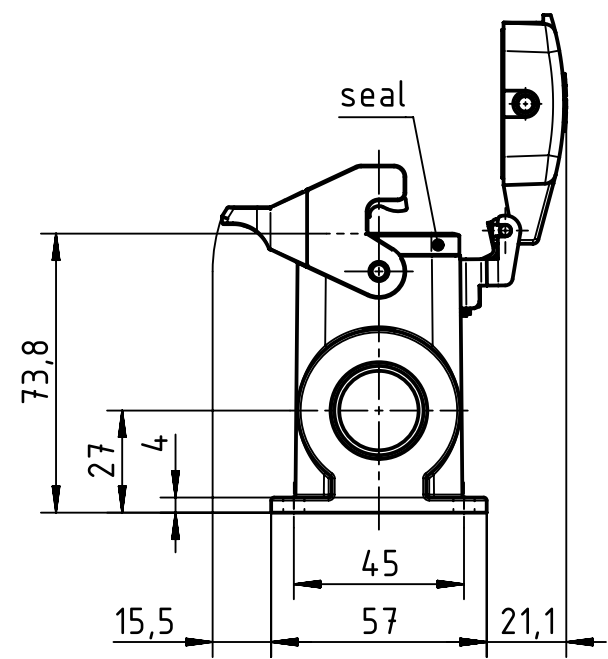

1 2 3 4 5 6

A

B

C

D

	All Dimensions in mm Original Size DIN A4		Scale 1:2	Free size tol.		Ref.
						Sub.
	All rights reserved		Created by 102700	Inspected by SUNDERMEIER	Standardisation GARSKE	Date 2020-02-19
	Department EL PD					State Final Release
HARTING Electric GmbH & Co. KG D-32339 Espelkamp			Title Han B Base SM HC 1 Lever Metal Cover M25			Doc-Key / ECM-Nr. 100207215/UGD/004/C 500000166905
			Type TB	Number 19 30 006 7296		Rev. C
						Page 1/1