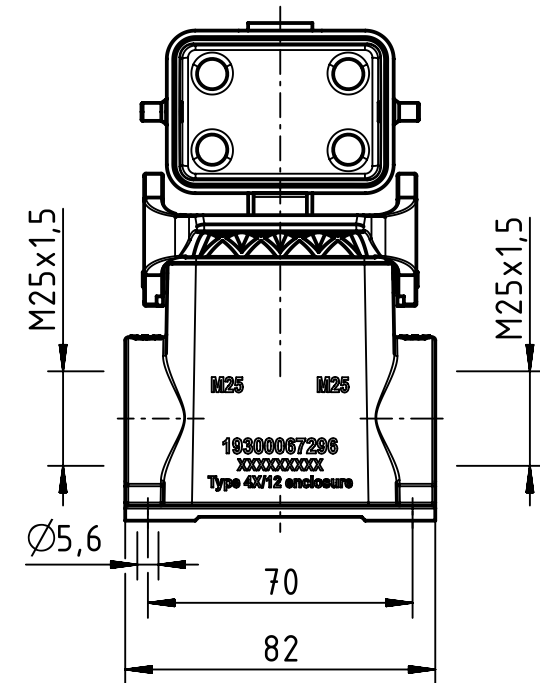

1 2 3 4 5 6

A

B

C

D

	All Dimensions in mm Original Size DIN A4		Scale 1:2	Free size tol.		Ref.
						Sub.
	All rights reserved		Created by 102700	Inspected by SUNDERMEIER	Standardisation GARSKE	Date 2020-02-19
	Department EL PD					State Final Release
HARTING Electric GmbH & Co. KG D-32339 Espelkamp			Title Han B Base SM HC 1 Lever Metal Cover M25			Doc-Key / ECM-Nr. 100207215/UGD/004/C 500000166905
			Type TB	Number 19 30 006 7296		Rev. C
						Page 1/1