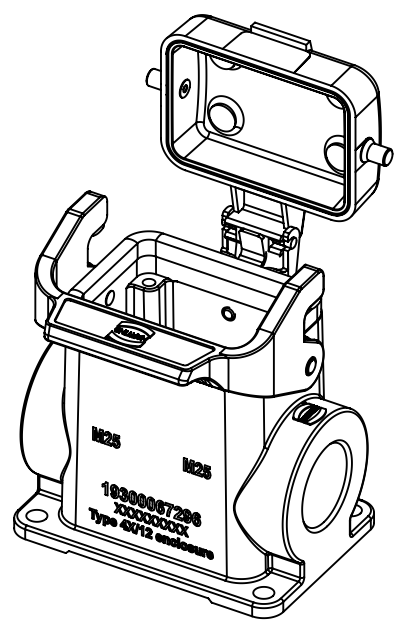

1 2 3 4 5 6

A

B

C

D

	All Dimensions in mm Original Size DIN A4		Scale 1:2	Free size tol.		Ref.
						Sub.
	All rights reserved		Created by 102700	Inspected by SUNDERMEIER	Standardisation GARSKE	Date 2020-02-19
	Department EL PD					State Final Release
HARTING Electric GmbH & Co. KG D-32339 Espelkamp			Title Han B Base SM HC 1 Lever Metal Cover M25			Doc-Key / ECM-Nr. 100207215/UGD/004/C 500000166905
			Type TB	Number 19 30 006 7296		Rev. C
						Page 1/1