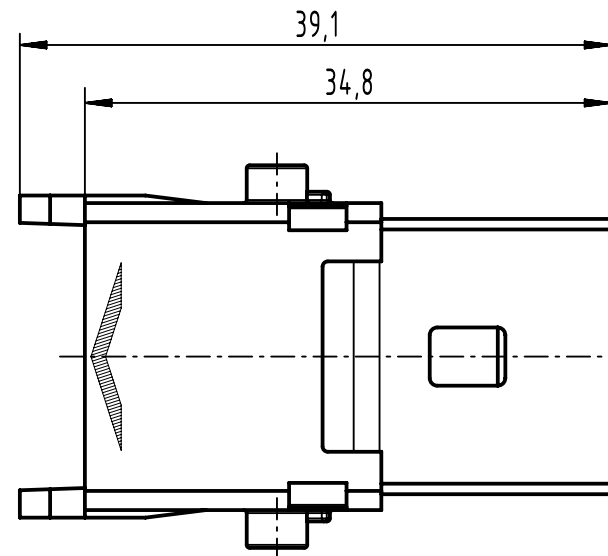

1 2 3 4 5 6

A

B

C

D

	All Dimensions in mm Original Size DIN A4		Scale 2:1	Free size tol.		Ref.
			Created by HOLLERT	Inspected by HERBRECHTSME	Standardisation	Sub.
All rights reserved Department EL PD		Title Han 1A-3+PE-s-m		Date 2021-09-27	State Final Release	Doc-Key / ECM-Nr. 100740276/UGD/001/E 500000202629
HARTING D-32339 Espelkamp		Type TB	Number 09 10 003 2606		Rev. E	Page 1/1