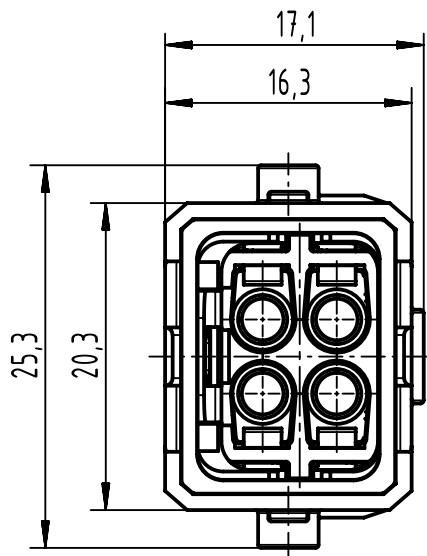

1 2 3 4 5 6

A

B

C

D

	All Dimensions in mm Original Size DIN A4		Scale 2:1	Free size tol.		Ref.
			Created by HOLLERT	Inspected by HERBRECHTSME	Standardisation	Sub.
All rights reserved Department EL PD		Title Han 1A-3+PE-s-m		Date 2021-09-27	State Final Release	Doc-Key / ECM-Nr. 100740276/UGD/001/E 500000202629
HARTING D-32339 Espelkamp		Type TB	Number 09 10 003 2606		Rev. E	Page 1/1