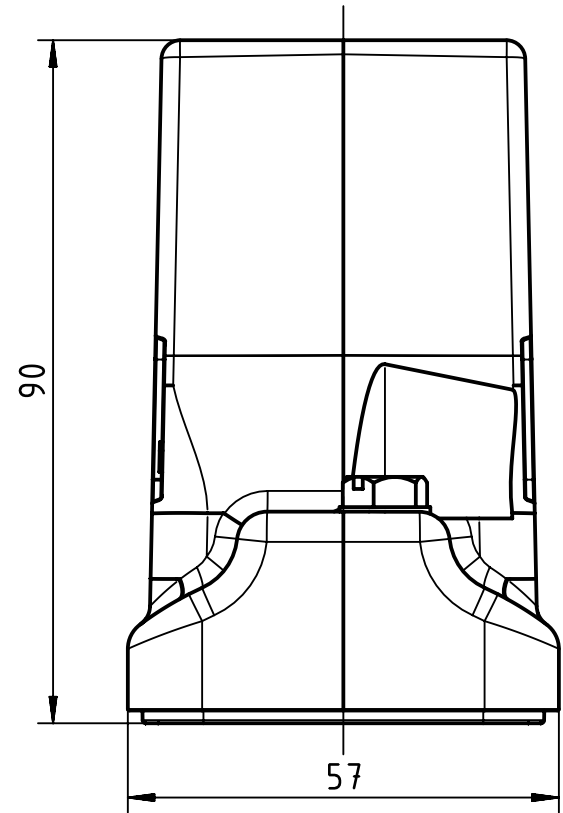

1 2 3 4 5 6

A
B
C
D

X (2:1)

Panel cut out

	All rights reserved		Created by ZHUANGJ		Inspected by LUOK		Standardisation ROEBEN		Date 2021-11-19		State Final Release	
	Department EL PD		Title Han 6HP Direct/M-HTE-M40		Doc-Key / ECM-Nr. 100663697/UGD/005/F 500000192069		Rev. F		Page 1/1			
HARTING (Zhuhai) Manufacturing Co., Ltd. 519085 Zhuhai, China			Type TB		Number 19 39 706 0448							
 All Dimensions in mm Original Size DIN A4			Scale 1:1		Free size tol.		Ref. Sub.					