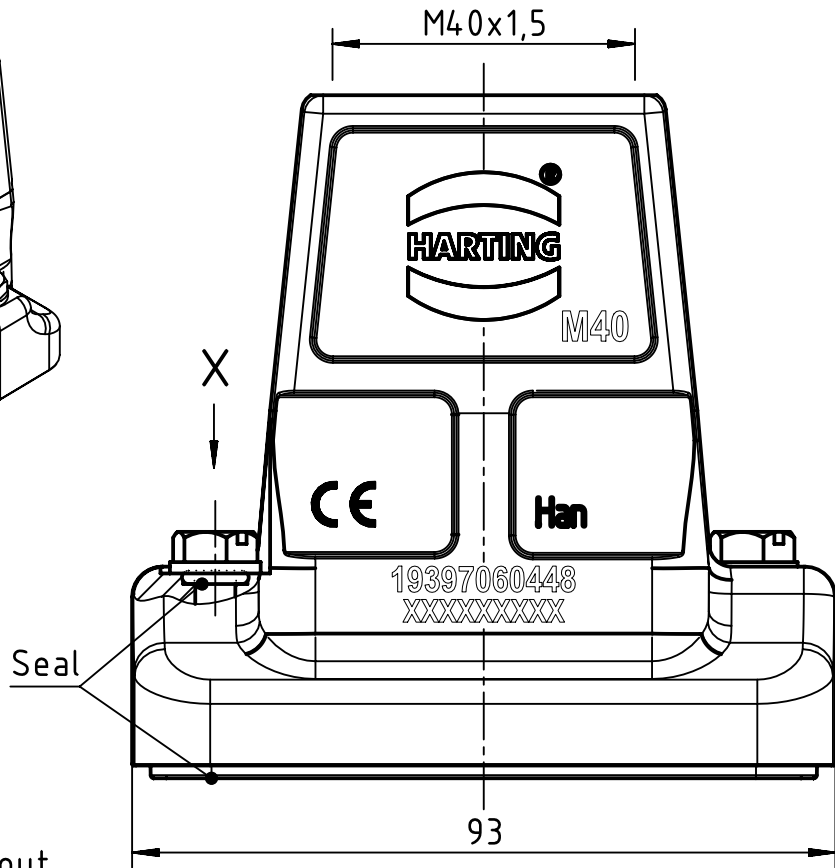

1 2 3 4 5 6

A
B
C
D

X (2:1)

Panel cut out

	All rights reserved		Created by ZHUANGJ		Inspected by LUOK		Standardisation ROEBEN		Date 2021-11-19		State Final Release	
	Department EL PD		Title Han 6HP Direct/M-HTE-M40		Doc-Key / ECM-Nr. 100663697/UGD/005/F 500000192069		Rev. F		Page 1/1			
HARTING (Zhuhai) Manufacturing Co., Ltd. 519085 Zhuhai, China			Type TB		Number 19 39 706 0448							
 All Dimensions in mm Original Size DIN A4			Scale 1:1		Free size tol.		Ref. Sub.					