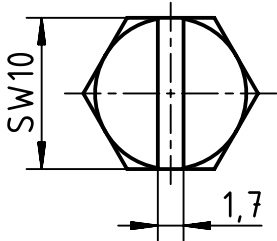

1 2 3 4 5 6

A
B
C
D

X (2:1)

Panel cut out

	All rights reserved		Created by ZHUANGJ		Inspected by LUOK		Standardisation ROEBEN		Date 2021-11-19		State Final Release	
	Department EL PD		Title Han 6HP Direct/M-HTE-M40		Doc-Key / ECM-Nr. 100663697/UGD/005/F 500000192069		Rev. F		Page 1/1			
HARTING (Zhuhai) Manufacturing Co., Ltd. 519085 Zhuhai, China			Type TB		Number 19 39 706 0448							
 All Dimensions in mm Original Size DIN A4			Scale 1:1		Free size tol.		Ref. Sub.					