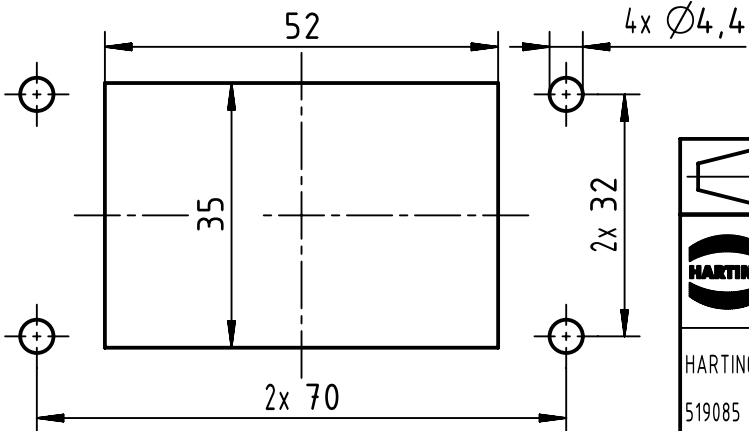

1 2 3 4 5 6

A
B
C
D

X (2:1)

Panel cut out

	All rights reserved		Created by ZHUANGJ		Inspected by LUOK		Standardisation ROEBEN		Date 2021-11-19		State Final Release	
	Department EL PD		Title Han 6HP Direct/M-HTE-M40		Doc-Key / ECM-Nr. 100663697/UGD/005/F 500000192069		Rev. F		Page 1/1			
HARTING (Zhuhai) Manufacturing Co., Ltd. 519085 Zhuhai, China			Type TB		Number 19 39 706 0448							
 All Dimensions in mm Original Size DIN A4			Scale 1:1		Free size tol.		Ref. Sub.					