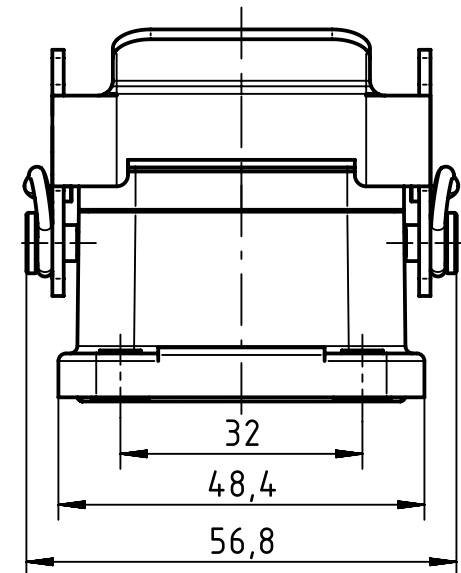

1 2 3 4 5 6

panel cut out (1:2)

	All rights reserved Department EL PD HARTING Electric GmbH & Co. KG D-32339 Espelkamp	All Dimensions in mm Original Size DIN A4		Scale 1:1	Free size tol.	Ref. Sub.
		Created by ROEBEN	Inspected by SPILKERN	Standardisation RUETERA	Date 2018-09-27	State Final Release
Title Han High Temp 16B Base Panel 2 levers						Rev. B
Type TB				Number 09 62 816 0391		Page 1/1