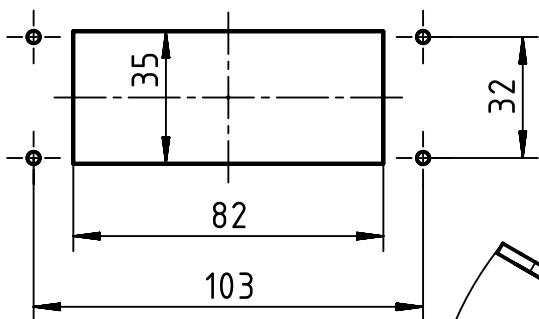

1 2 3 4 5 6

panel cut out (1:2)

	All rights reserved Department EL PD HARTING Electric GmbH & Co. KG D-32339 Espelkamp	All Dimensions in mm Original Size DIN A4		Scale 1:1	Free size tol.	Ref. Sub.
		Created by ROEBEN	Inspected by SPILKERN	Standardisation RUETERA	Date 2018-09-27	State Final Release
Title Han High Temp 16B Base Panel 2 levers						Rev. B
Type TB				Number 09 62 816 0391		Page 1/1