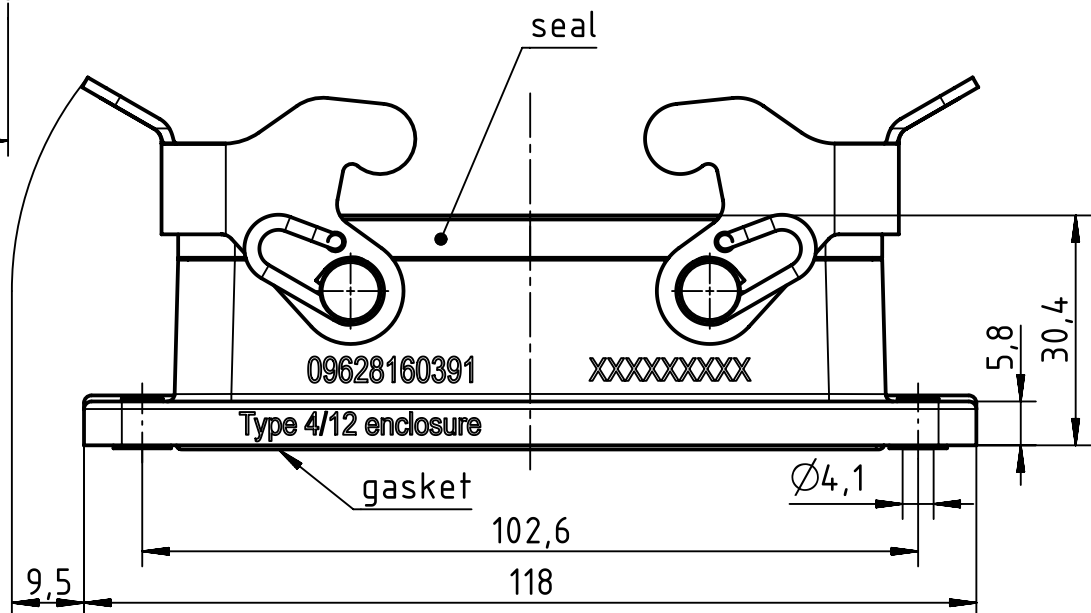

1 2 3 4 5 6

panel cut out (1:2)

	All rights reserved Department EL PD HARTING Electric GmbH & Co. KG D-32339 Espelkamp	All Dimensions in mm Original Size DIN A4		Scale 1:1	Free size tol.	Ref. Sub.
		Created by ROEBEN	Inspected by SPILKERN	Standardisation RUETERA	Date 2018-09-27	State Final Release
Title Han High Temp 16B Base Panel 2 levers						Rev. B
Type TB				Number 09 62 816 0391		Page 1/1