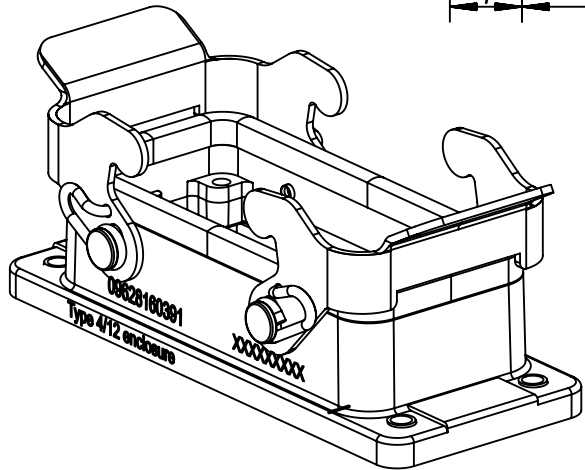

1 2 3 4 5 6

panel cut out (1:2)

	All rights reserved Department EL PD HARTING Electric GmbH & Co. KG D-32339 Espelkamp	All Dimensions in mm Original Size DIN A4		Scale 1:1	Free size tol.	Ref. Sub.
		Created by ROEBEN	Inspected by SPILKERN	Standardisation RUETERA	Date 2018-09-27	State Final Release
Title Han High Temp 16B Base Panel 2 levers						Rev. B
Type TB				Number 09 62 816 0391		Page 1/1