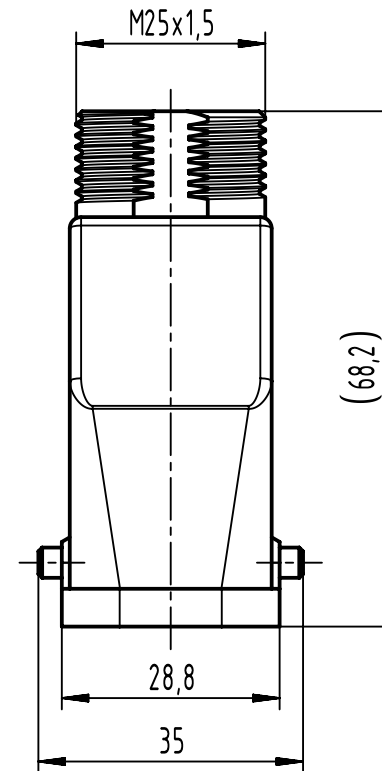

1 2 3 4 5 6

A

B

C

D

 All Dimensions in mm Original Size DIN A4	Scale 1:1		Free size tol.		Ref.	
					Sub. TB 19 12 008 0429 v. 06.04.2010	
 All rights reserved Department EL PD	Created by RULLKOETTER		Inspected by SCHNIEDER		Standardisation 302077	
					Date 2021-03-16	
HARTING D-32339 Espelkamp		Title Han Q 8/0-gg-M25			State Final Release	
		Type TB		Number 19 12 008 0429		Doc-Key / ECM-Nr. 100943034/UGD/000/A 500000190344
				Rev. A		Page 1/1