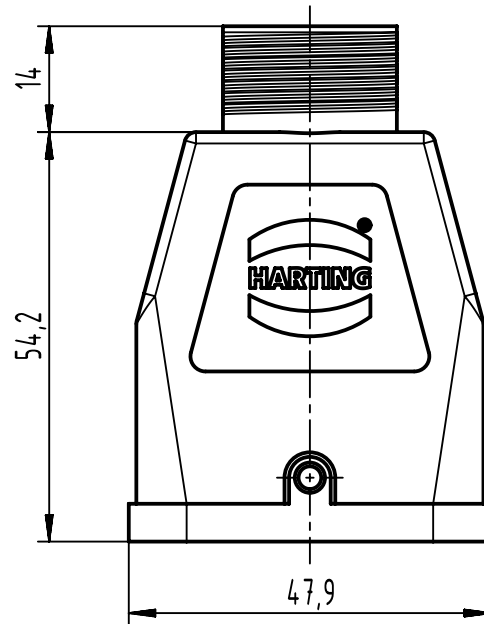

1 2 3 4 5 6

A

B

C

D

 All Dimensions in mm Original Size DIN A4	Scale 1:1		Free size tol.		Ref.	
					Sub. TB 19 12 008 0429 v. 06.04.2010	
 All rights reserved Department EL PD	Created by RULLKOETTER		Inspected by SCHNIEDER		Standardisation 302077	
					Date 2021-03-16	
HARTING D-32339 Espelkamp		Title Han Q 8/0-gg-M25			State Final Release	
		Type TB		Number 19 12 008 0429		Doc-Key / ECM-Nr. 100943034/UGD/000/A 500000190344
				Rev. A		Page 1/1