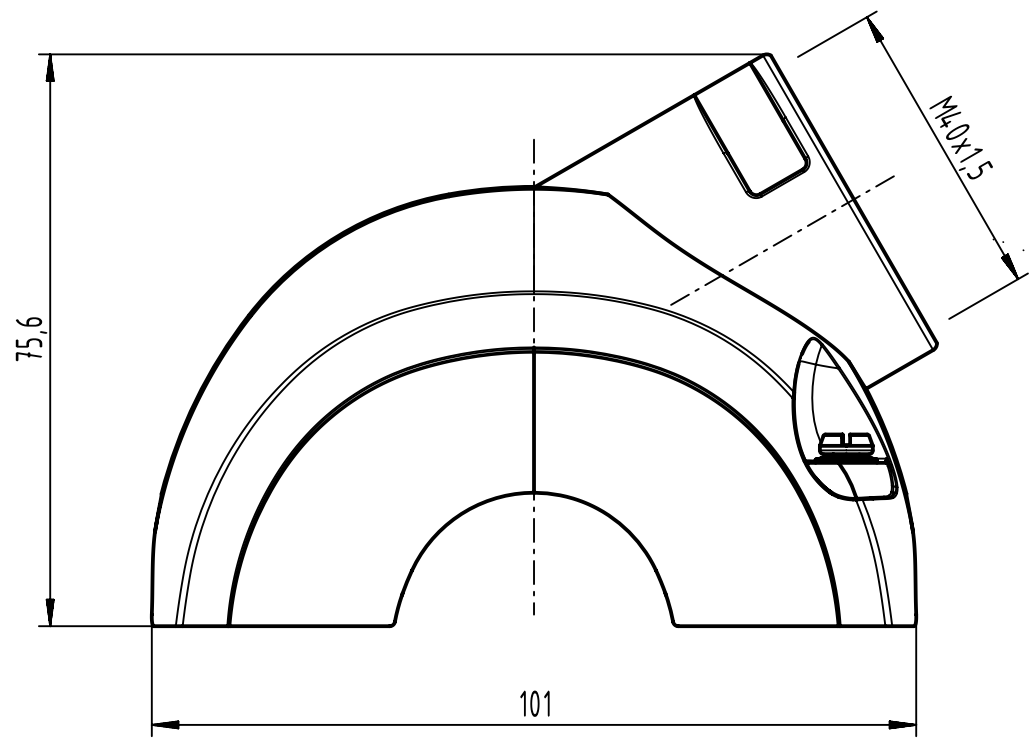

1 2 3 4 5 6

A

B

C

D

range of delivery: shell with M4 screws, washers and seals
to mount on carrier hood

	All rights reserved Department EL PD	All Dimensions in mm Original Size DIN A4		Scale 1:1	Free size tol.	Ref. Sub.	
		Created by HELLMANN	Inspected by GERB	Standardisation	Date 2021-11-15	State Final Release	
HARTING D-32339 Espelkamp		Title Han-Yellock side entry M40				Doc-Key / ECM-Nr. 100186232/UGD/008/A 500000204282	
		Type TB	Number 11 12 600 1503			Rev. A	Page 1/1