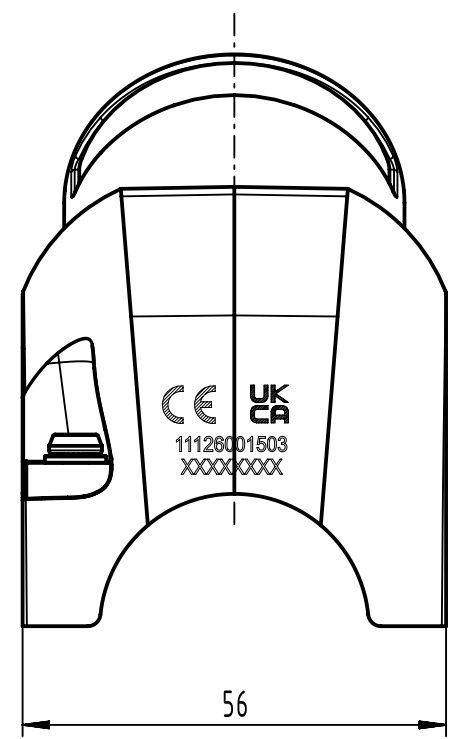

1 2 3 4 5 6

A

B

C

D

range of delivery: shell with M4 screws, washers and seals
to mount on carrier hood

	All rights reserved Department EL PD	All Dimensions in mm Original Size DIN A4		Scale 1:1	Free size tol.	Ref. Sub.	
		Created by HELLMANN	Inspected by GERB	Standardisation	Date 2021-11-15	State Final Release	
HARTING D-32339 Espelkamp		Title Han-Yellock side entry M40				Doc-Key / ECM-Nr. 100186232/UGD/008/A 500000204282	
		Type TB	Number 11 12 600 1503			Rev. A	Page 1/1