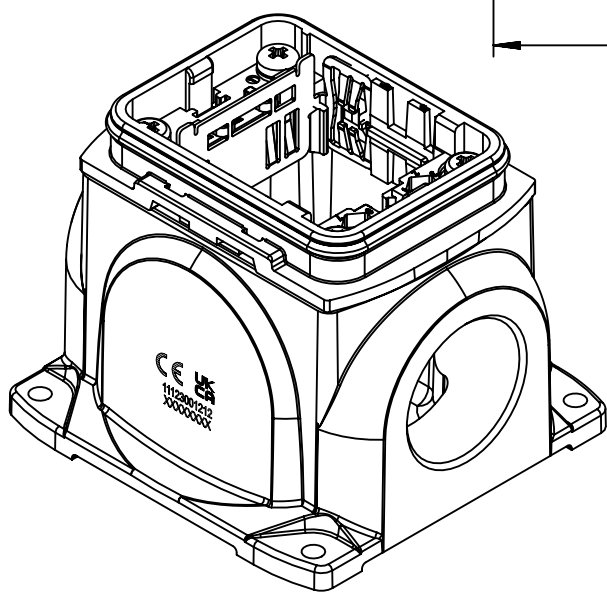

1 2 3 4 5 6

A

B

C

D

	All Dimensions in mm Original Size DIN A4		Scale 1:1	Free size tol.	Ref.
					Sub.
	All rights reserved		Created by HELLMANN	Inspected by GERB	Standardisation
	Department EL PD				Date 2022-03-08
		Title Han Yellock 30HSM 1xM32 with bulkhead h.			State Final Release
HARTING D-32339 Espelkamp		Type TB	Number 11 12 300 1212		Doc-Key / ECM-Nr. 100228238/UGD/002/B 500000211002
				Rev. B	Page 1/1