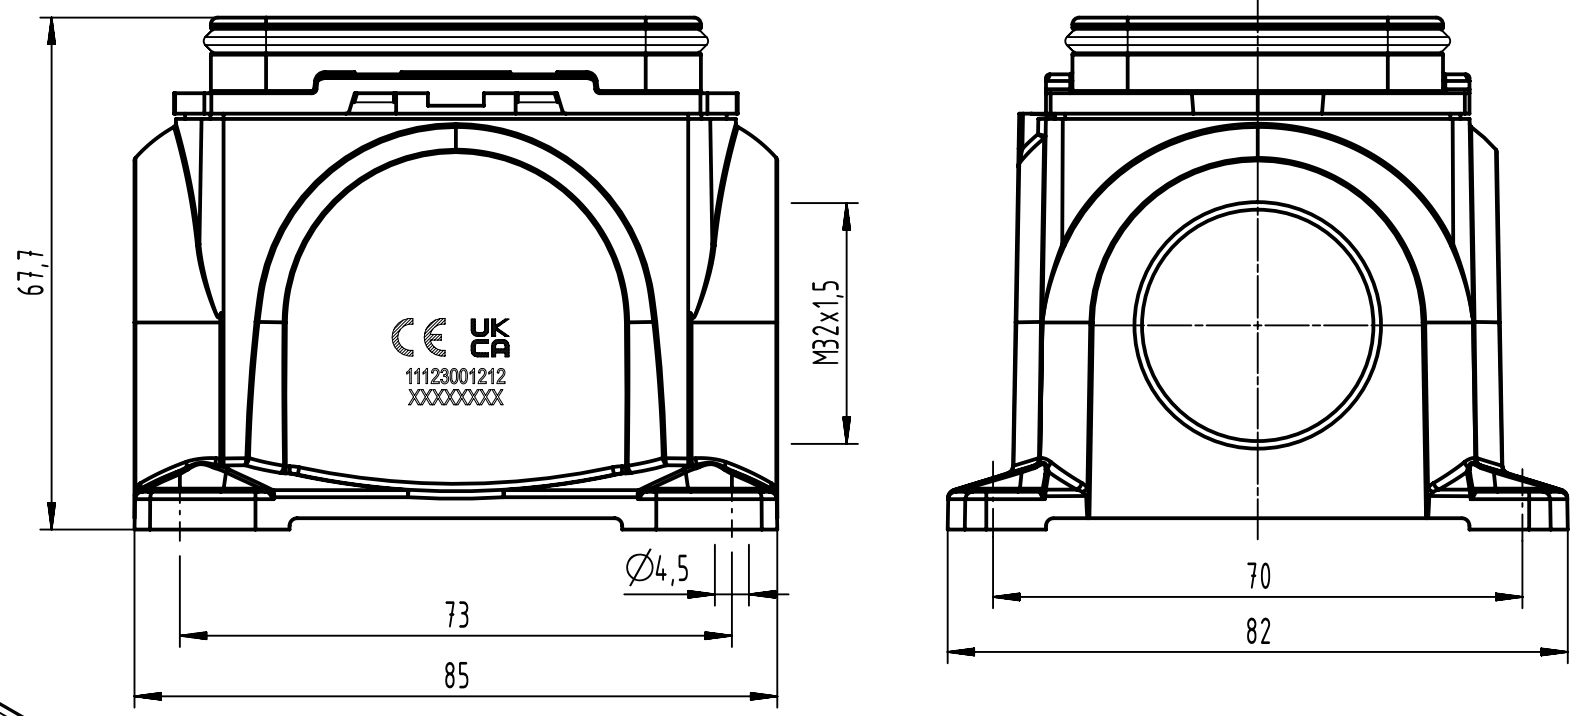

1 2 3 4 5 6

A

B

C

D

	All Dimensions in mm Original Size DIN A4		Scale 1:1	Free size tol.	Ref.
					Sub.
	All rights reserved		Created by HELLMANN	Inspected by GERB	Standardisation
	Department EL PD				Date 2022-03-08
		Title Han Yellock 30HSM 1xM32 with bulkhead h.			State Final Release
HARTING D-32339 Espelkamp		Type TB	Number 11 12 300 1212		Doc-Key / ECM-Nr. 100228238/UGD/002/B 500000211002
				Rev. B	Page 1/1