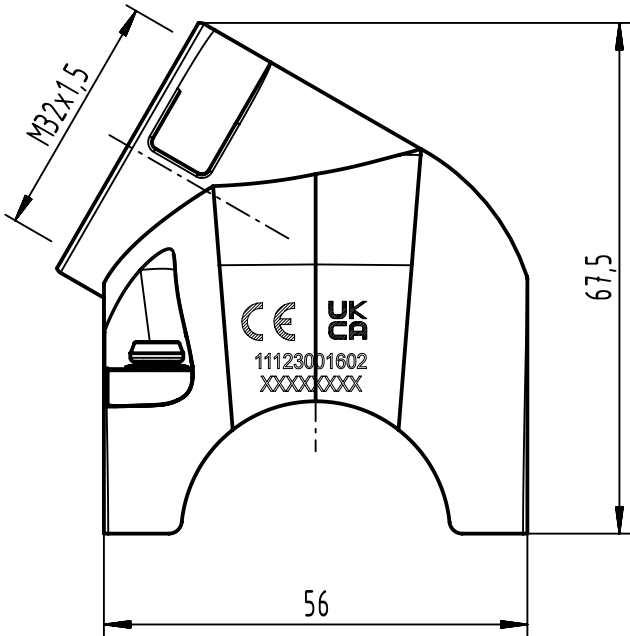

A

B

C

D

range of delivery: shell with M4 screws, washers and seals
to mount on carrier hood

	All rights reserved Department EL PD	All Dimensions in mm Original Size DIN A4		Scale 1:1	Free size tol.	Ref. Sub.
		Created by HELLMANN	Inspected by GERB	Standardisation	Date 2021-11-09	State Final Release
HARTING D-32339 Espelkamp		Title Han-Yellock 30 Hood-M32 angled			Doc-Key / ECM-Nr. 100212388/UGD/005/A 500000204234	
		Type TB	Number 11 12 300 1602		Rev. A	Page 1/1