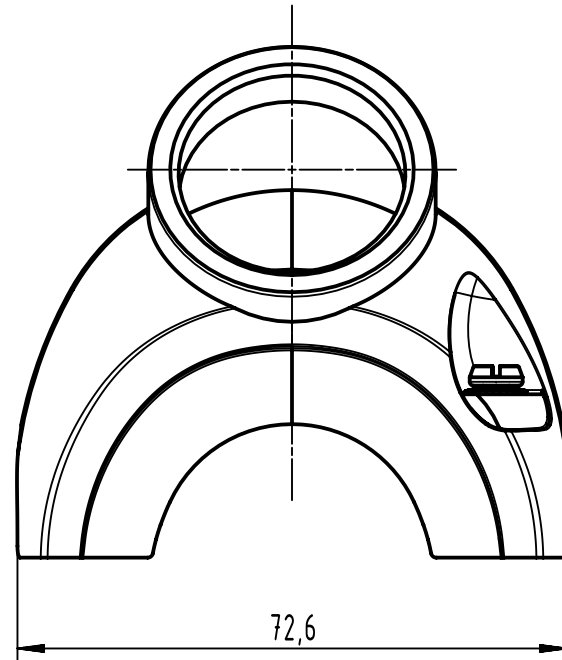

A

B

C

D

range of delivery: shell with M4 screws, washers and seals
to mount on carrier hood

	All rights reserved Department EL PD	All Dimensions in mm Original Size DIN A4		Scale 1:1	Free size tol.	Ref. Sub.
		Created by HELLMANN	Inspected by GERB	Standardisation	Date 2021-11-09	State Final Release
HARTING D-32339 Espelkamp		Title Han-Yellock 30 Hood-M32 angled			Doc-Key / ECM-Nr. 100212388/UGD/005/A 500000204234	
		Type TB	Number 11 12 300 1602		Rev. A	Page 1/1