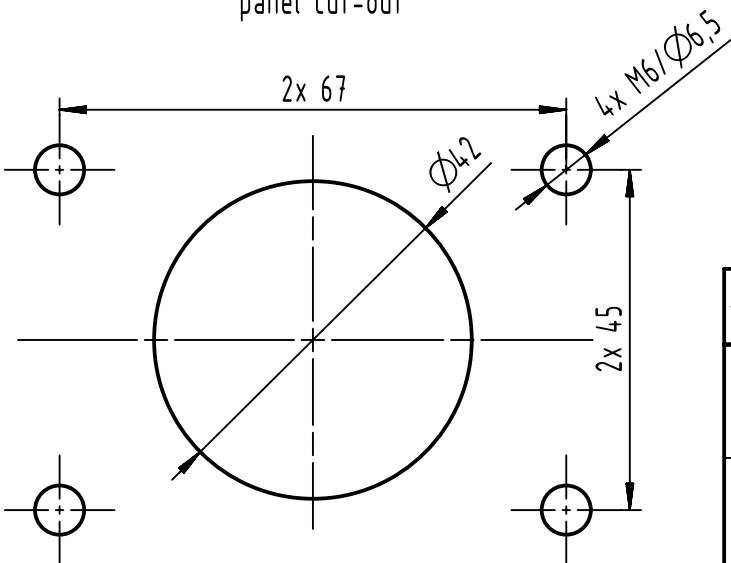

panel cut-out

E

A (2:1)

B (2:1)

	All rights reserved Department EL PD	All Dimensions in mm Original Size DIN A4		Scale 1:1	Free size tol.	Ref. Sub.
		HARTING D-32339 Espelkamp	Created by 408256	Inspected by DINGB	Standardisation ROEBEN	Date 2022-12-16
Title Han HPR SP1-HBM-SCL					Doc-Key / ECM-Nr. 100960909/UGD/001/B 500000232524	
Type TB				Number 09 40 011 0321		Rev. B
						Page 1/1