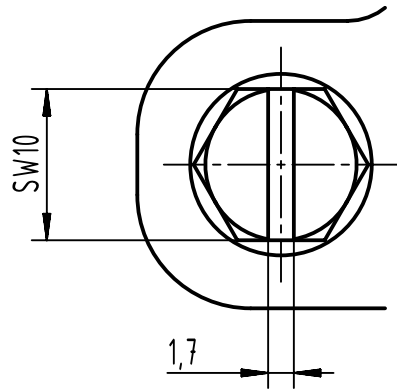

A

B

C

D

X (2:1)

	All Dimensions in mm Original Size DIN A4		Scale 1:2	Free size tol.		Ref.	
						Sub.	
	All rights reserved		Created by SPRENB	Inspected by GERB	Standardisation	Date 2021-09-10	
	Department EL PD					State Final Release	
HARTING			Title Han 6HPR HSE-Pg21-Screw lock			Doc-Key / ECM-Nr. 100208576/UGD/004/D 500000201415	
D-32339 Espelkamp			Type TB	Number 09 40 006 0512			
						Rev. D	Page 1/1