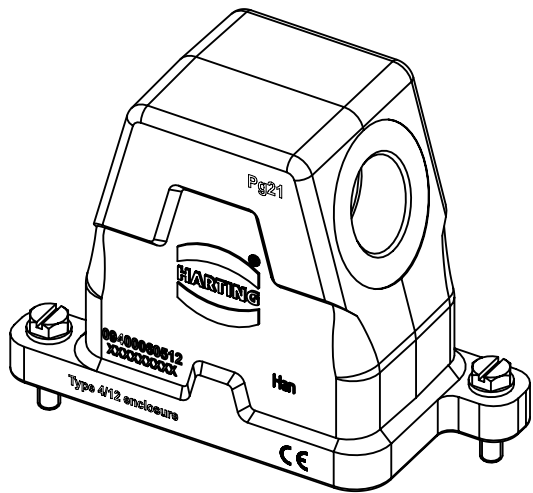

A

B

C

D

X (2:1)

	All Dimensions in mm Original Size DIN A4		Scale 1:2	Free size tol.		Ref.	
						Sub.	
	All rights reserved		Created by SPRENB	Inspected by GERB	Standardisation	Date 2021-09-10	
	Department EL PD					State Final Release	
HARTING			Title Han 6HPR HSE-Pg21-Screw lock			Doc-Key / ECM-Nr. 100208576/UGD/004/D 500000201415	
D-32339 Espelkamp			Type TB	Number 09 40 006 0512			
						Rev. D	Page 1/1