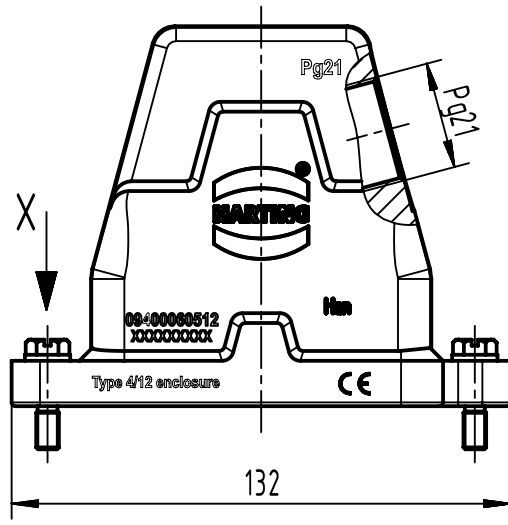

A

B

C

D

X (2:1)

	All Dimensions in mm Original Size DIN A4		Scale 1:2	Free size tol.		Ref.	
						Sub.	
	All rights reserved		Created by SPRENB	Inspected by GERB	Standardisation	Date 2021-09-10	
	Department EL PD					State Final Release	
HARTING			Title Han 6HPR HSE-Pg21-Screw lock			Doc-Key / ECM-Nr. 100208576/UGD/004/D 500000201415	
D-32339 Espelkamp			Type TB	Number 09 40 006 0512			
						Rev. D	Page 1/1