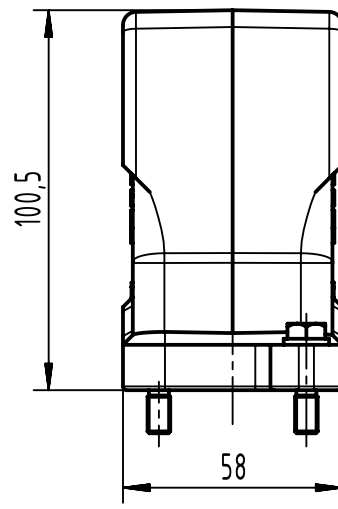

A

B

C

D

X (2:1)

	All Dimensions in mm Original Size DIN A4		Scale 1:2	Free size tol.		Ref.	
						Sub.	
	All rights reserved		Created by SPRENB	Inspected by GERB	Standardisation	Date 2021-09-10	
	Department EL PD					State Final Release	
HARTING			Title Han 6HPR HSE-Pg21-Screw lock			Doc-Key / ECM-Nr. 100208576/UGD/004/D 500000201415	
D-32339 Espelkamp			Type TB	Number 09 40 006 0512			
						Rev. D	Page 1/1