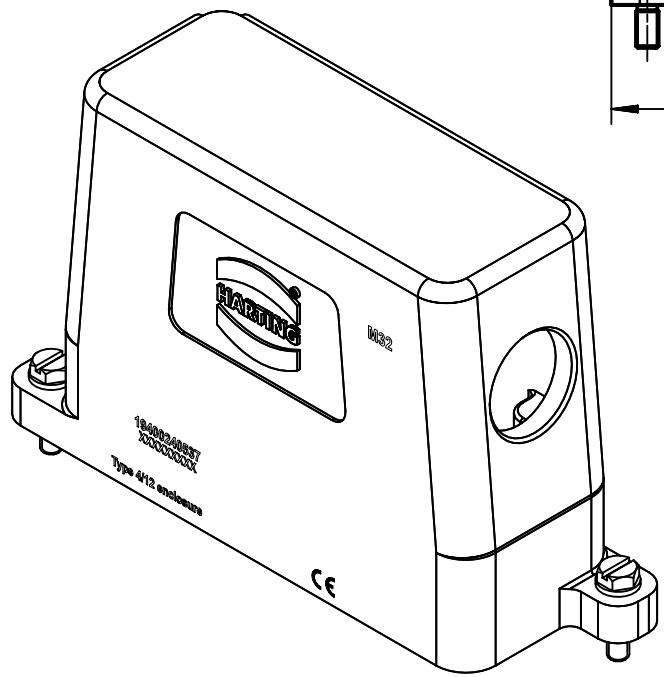

1 2 3 4 5 6

A
B
C
D

	All Dimensions in mm Original Size DIN A4		Scale 1:2	Free size tol.		Ref.		
						Sub.		
	All rights reserved		Created by SPRENB	Inspected by GERB	Standardisation 302077	Date 2021-05-31	State Final Release	
	Department EL PD		Title Han 24HPR-gs2-SV 2xM32				Doc-Key / ECM-Nr. 100126087/UGD/005/B 500000195892	
HARTING D-32339 Espelkamp			Type TB	Number 19 40 024 0537			Rev. B	Page 1/1