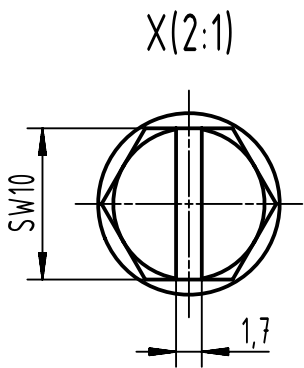

1 2 3 4 5 6

A
B
C
D

	All Dimensions in mm Original Size DIN A4		Scale 1:2	Free size tol.		Ref.		
						Sub.		
	All rights reserved		Created by SPRENB	Inspected by GERB	Standardisation 302077	Date 2021-05-31	State Final Release	
	Department EL PD		Title Han 24HPR-gs2-SV 2xM32				Doc-Key / ECM-Nr. 100126087/UGD/005/B 500000195892	
HARTING D-32339 Espelkamp			Type TB	Number 19 40 024 0537			Rev. B	Page 1/1