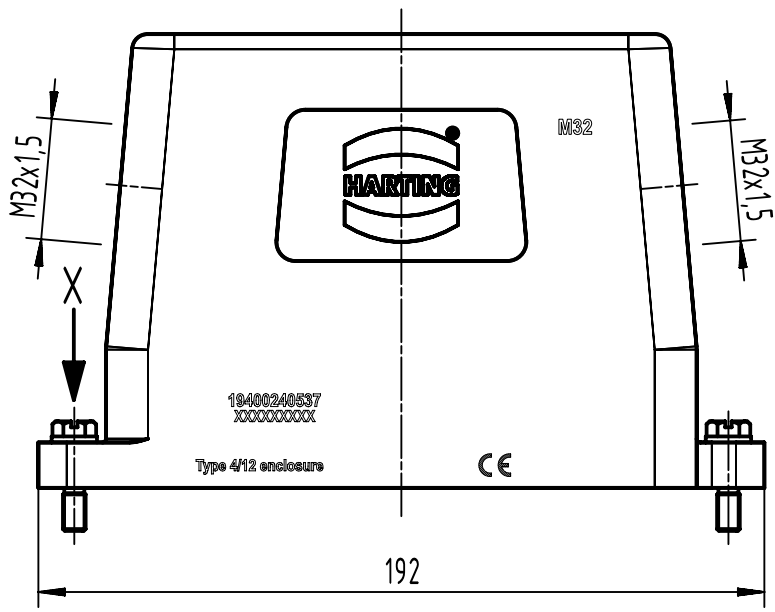

1 2 3 4 5 6

A
B
C
D

	All Dimensions in mm Original Size DIN A4		Scale 1:2	Free size tol.		Ref.		
						Sub.		
	All rights reserved		Created by SPRENB	Inspected by GERB	Standardisation 302077	Date 2021-05-31	State Final Release	
	Department EL PD		Title Han 24HPR-gs2-SV 2xM32				Doc-Key / ECM-Nr. 100126087/UGD/005/B 500000195892	
HARTING D-32339 Espelkamp			Type TB	Number 19 40 024 0537			Rev. B	Page 1/1