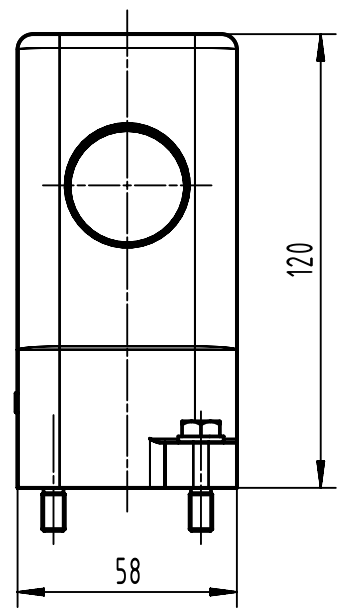

1 2 3 4 5 6

A
B
C
D

	All Dimensions in mm Original Size DIN A4		Scale 1:2	Free size tol.		Ref.		
						Sub.		
	All rights reserved		Created by SPRENB	Inspected by GERB	Standardisation 302077	Date 2021-05-31	State Final Release	
	Department EL PD		Title Han 24HPR-gs2-SV 2xM32				Doc-Key / ECM-Nr. 100126087/UGD/005/B 500000195892	
HARTING D-32339 Espelkamp			Type TB	Number 19 40 024 0537			Rev. B	Page 1/1