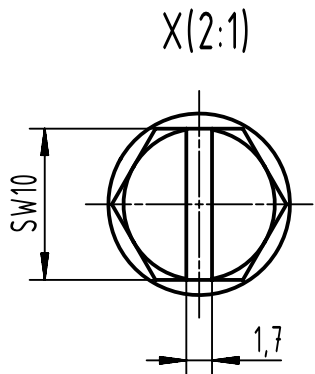

1 2 3 4 5 6

A

B

C

D

	All Dimensions in mm Original Size DIN A4		Scale 1:2	Free size tol.		Ref.	
			Created by SPRENB	Inspected by GERB	Standardisation 302077	Sub.	
All rights reserved		Department EL PD		Date 2020-12-09	State Final Release		
		Title Han 24HPR Hood SE M25 Screw Lock				Doc-Key / ECM-Nr. 100571905/UGD/001/C 500000183544	
D-32339 Espelkamp		Type TB	Number 19 40 024 0511			Rev. C	Page 1/1