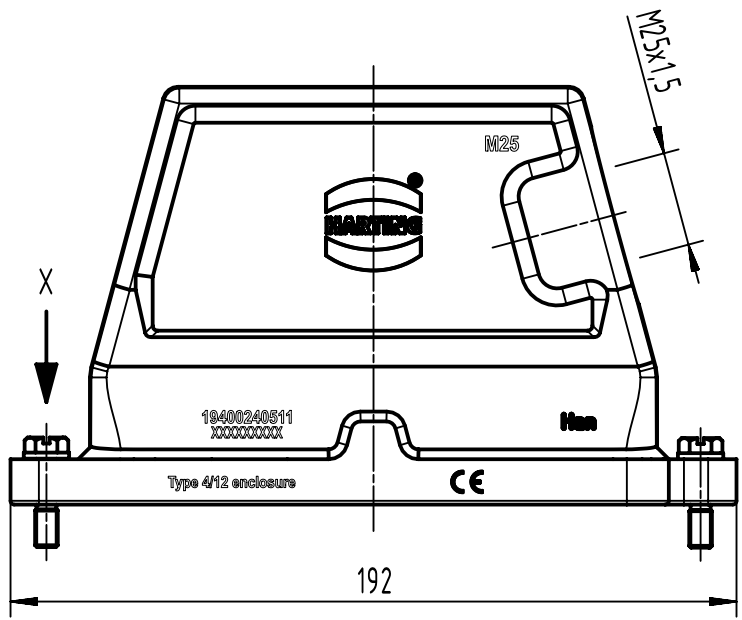

1 2 3 4 5 6

A

B

C

D

	All Dimensions in mm Original Size DIN A4		Scale 1:2	Free size tol.		Ref.	
			Created by SPRENB	Inspected by GERB	Standardisation 302077	Sub.	
All rights reserved		Department EL PD		Date 2020-12-09	State Final Release		
		Title Han 24HPR Hood SE M25 Screw Lock				Doc-Key / ECM-Nr. 100571905/UGD/001/C 500000183544	
D-32339 Espelkamp		Type TB	Number 19 40 024 0511			Rev. C	Page 1/1