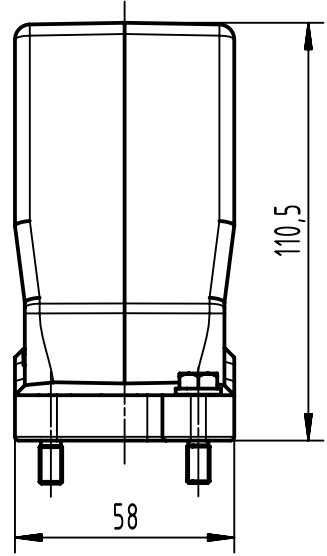

1 2 3 4 5 6

A

B

C

D

	All Dimensions in mm Original Size DIN A4		Scale 1:2	Free size tol.		Ref.	
			Created by SPRENB	Inspected by GERB	Standardisation 302077	Sub.	
All rights reserved		Department EL PD		Date 2020-12-09	State Final Release		
		Title Han 24HPR Hood SE M25 Screw Lock				Doc-Key / ECM-Nr. 100571905/UGD/001/C 500000183544	
D-32339 Espelkamp		Type TB	Number 19 40 024 0511			Rev. C	Page 1/1