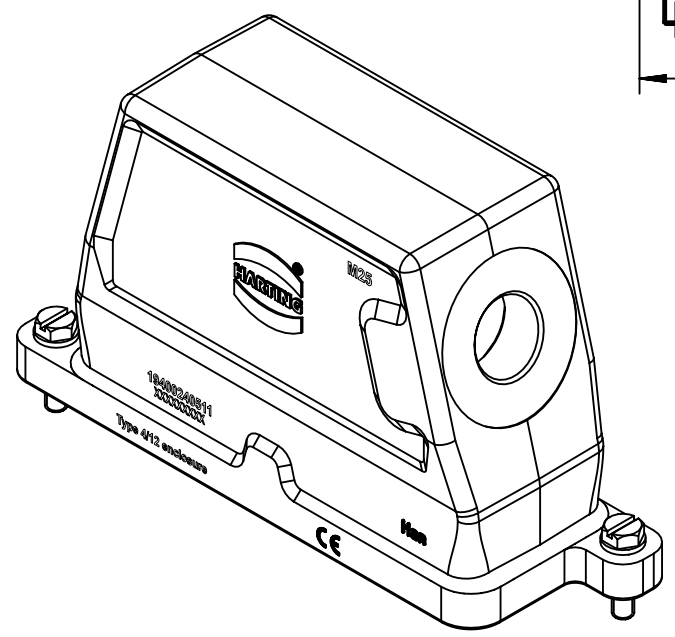

1 2 3 4 5 6

A

B

C

D

	All Dimensions in mm Original Size DIN A4		Scale 1:2	Free size tol.		Ref.	
			Created by SPRENB	Inspected by GERB	Standardisation 302077	Sub.	
All rights reserved		Department EL PD		Date 2020-12-09	State Final Release		
		Title Han 24HPR Hood SE M25 Screw Lock				Doc-Key / ECM-Nr. 100571905/UGD/001/C 500000183544	
D-32339 Espelkamp		Type TB	Number 19 40 024 0511			Rev. C	Page 1/1