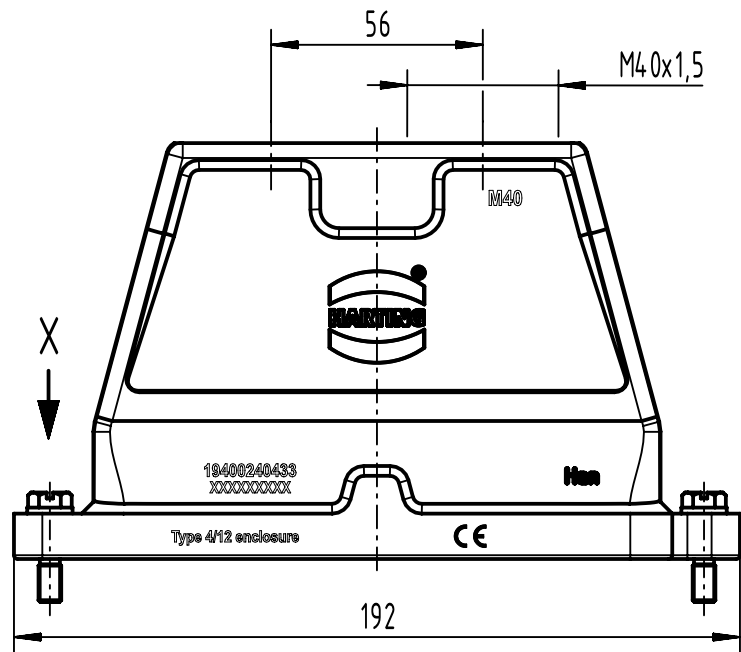

1 2 3 4 5 6

A

B

C

D

	All Dimensions in mm Original Size DIN A4		Scale 1:2	Free size tol.		Ref.		
						Sub.		
	All rights reserved		Created by SPRENB	Inspected by GERB	Standardisation 302077	Date 2021-05-18	State Final Release	
	Department EL PD		Title Han 24HPR Hood Top Entry 2x M40 Screw Lo				Doc-Key / ECM-Nr. 100201953/UGD/004/C 500000190688	
HARTING D-32339 Espelkamp			Type TB	Number 19 40 024 0433			Rev. C	Page 1/1