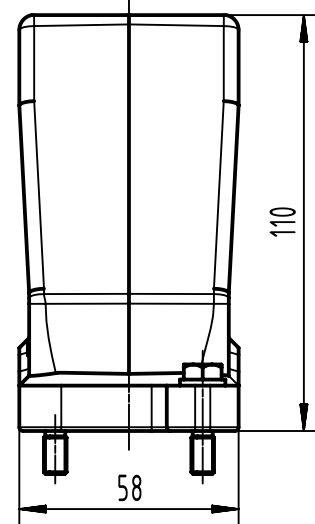

1 2 3 4 5 6

A

B

C

D

	All Dimensions in mm Original Size DIN A4		Scale 1:2	Free size tol.		Ref.		
						Sub.		
	All rights reserved		Created by SPRENB	Inspected by GERB	Standardisation 302077	Date 2021-05-18	State Final Release	
	Department EL PD		Title Han 24HPR Hood Top Entry 2x M40 Screw Lo				Doc-Key / ECM-Nr. 100201953/UGD/004/C 500000190688	
HARTING D-32339 Espelkamp			Type TB	Number 19 40 024 0433			Rev. C	Page 1/1