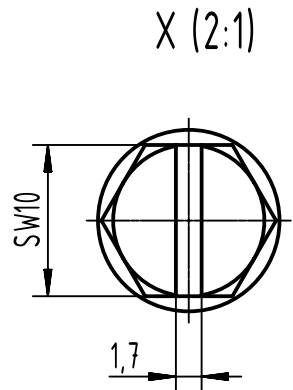

1 2 3 4 5 6

A

B

C

D

	All Dimensions in mm Original Size DIN A4		Scale 1:2	Free size tol.		Ref.		
						Sub.		
	All rights reserved		Created by SPRENB	Inspected by GERB	Standardisation 302077	Date 2021-05-18	State Final Release	
	Department EL PD		Title Han 24HPR Hood Top Entry 2x M40 Screw Lo				Doc-Key / ECM-Nr. 100201953/UGD/004/C 500000190688	
HARTING D-32339 Espelkamp			Type TB	Number 19 40 024 0433			Rev. C	Page 1/1