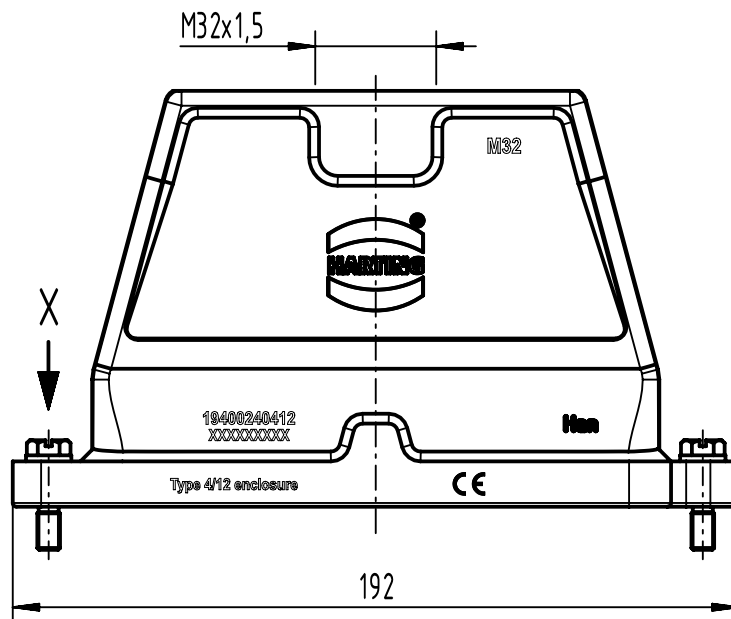

1 2 3 4 5 6

A
B
C
D

X (2:1)

	All Dimensions in mm Original Size DIN A4		Scale 1:2	Free size tol.		Ref.	
			Created by SPRENB	Inspected by GERB	Standardisation 302077	Date 2021-05-18	State Final Release
All rights reserved Department EL PD		Title Han 24 HPR Hood Top Entry M32 Screw Lock				Doc-Key / ECM-Nr. 100201948/UGD/004/C 500000190688	
HARTING D-32339 Espelkamp		Type TB	Number 19 40 024 0412			Rev. C	Page 1/1