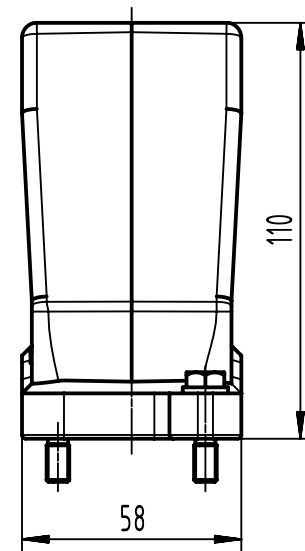

1 2 3 4 5 6

A
B
C
D

X (2:1)

	All Dimensions in mm Original Size DIN A4		Scale 1:2	Free size tol.		Ref.	
			Created by SPRENB	Inspected by GERB	Standardisation 302077	Date 2021-05-18	State Final Release
All rights reserved Department EL PD		Title Han 24 HPR Hood Top Entry M32 Screw Lock				Doc-Key / ECM-Nr. 100201948/UGD/004/C 500000190688	
HARTING D-32339 Espelkamp		Type TB	Number 19 40 024 0412			Rev. C	Page 1/1