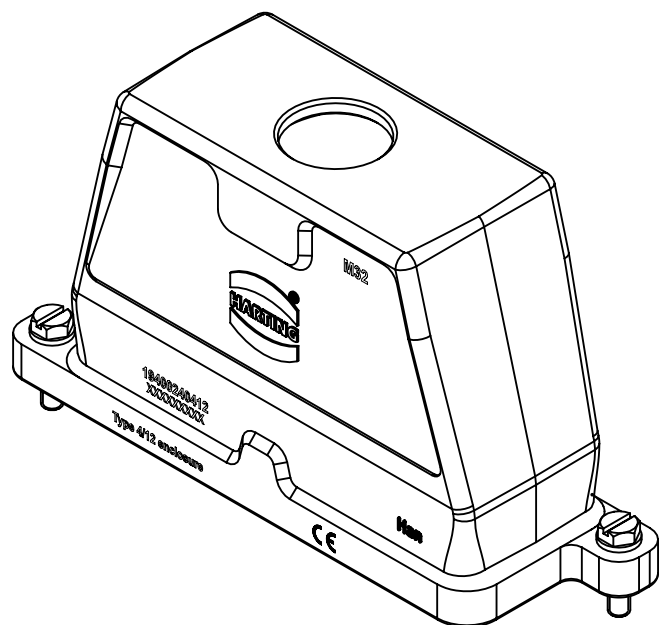

1 2 3 4 5 6

A
B
C
D

X (2:1)

	All Dimensions in mm Original Size DIN A4		Scale 1:2	Free size tol.		Ref.	
			Created by SPRENB	Inspected by GERB	Standardisation 302077	Date 2021-05-18	State Final Release
All rights reserved Department EL PD		Title Han 24 HPR Hood Top Entry M32 Screw Lock				Doc-Key / ECM-Nr. 100201948/UGD/004/C 500000190688	
HARTING D-32339 Espelkamp		Type TB	Number 19 40 024 0412			Rev. C	Page 1/1