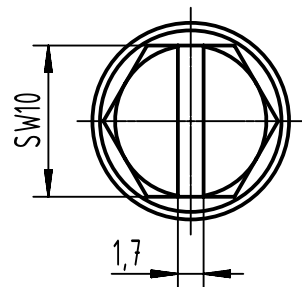

1 2 3 4 5 6

A
B
C
D

X (2:1)

	All Dimensions in mm Original Size DIN A4		Scale 1:2	Free size tol.		Ref.	
			Created by SPRENB	Inspected by GERB	Standardisation 302077	Date 2021-05-18	State Final Release
All rights reserved Department EL PD		Title Han 24 HPR Hood Top Entry M32 Screw Lock				Doc-Key / ECM-Nr. 100201948/UGD/004/C 500000190688	
HARTING D-32339 Espelkamp		Type TB	Number 19 40 024 0412			Rev. C	Page 1/1