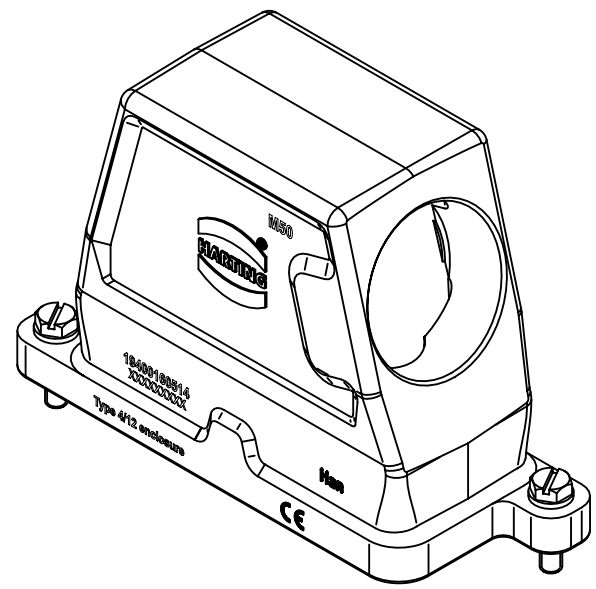

1 2 3 4 5 6

A

B

C

D

X(1:1)

	All Dimensions in mm Original Size DIN A4		Scale 1:2	Free size tol.		Ref.
			Created by HELLMANN	Inspected by GERB	Standardisation 302077	Sub.
All rights reserved Department EL PD		Title Han 16HPR Hood Side Entry M50 Screw Lock			Date 2021-01-19	State Final Release
HARTING D-32339 Espelkamp		Type TB Number 19 40 016 0514			Doc-Key / ECM-Nr. 100215023/UGD/004/C 500000178007	Rev. C Page 1/1