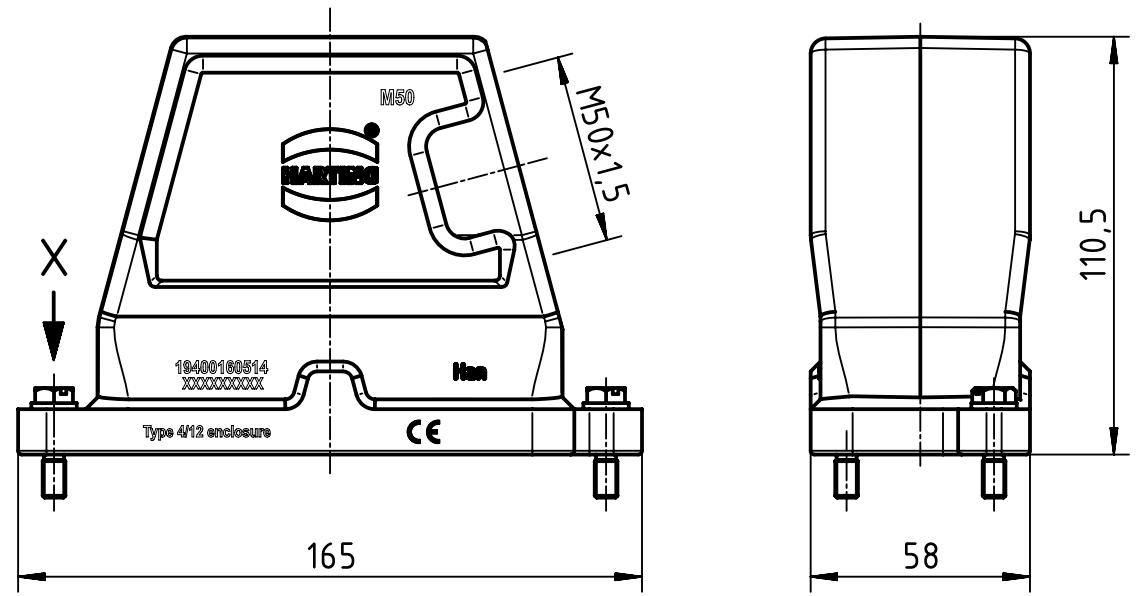

1 2 3 4 5 6

A

B

C

D

X(1:1)

	All Dimensions in mm Original Size DIN A4		Scale 1:2	Free size tol.		Ref.
			Created by HELLMANN	Inspected by GERB	Standardisation 302077	Sub.
All rights reserved Department EL PD		Title Han 16HPR Hood Side Entry M50 Screw Lock			Date 2021-01-19	State Final Release
HARTING D-32339 Espelkamp		Type TB Number 19 40 016 0514			Doc-Key / ECM-Nr. 100215023/UGD/004/C 500000178007	Rev. C Page 1/1