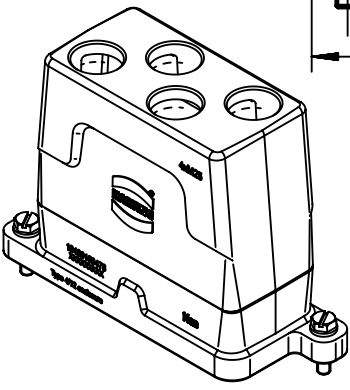

A

B

C

D

In the case of use with Han HC modular 250 this hood can only be used with frames for the male contacts

	All Dimensions in mm Original Size DIN A4		Scale 1:2	Free size tol.		Ref.		
	All rights reserved Department EL PD - DE		Created by LONGL	Inspected by DINGB	Standardisation SCHMIDTM	Date 2016-06-29	State Final Release	
HARTING Electric GmbH & Co. KG D-32339 Espelkamp			Title Han 16HPR-HTE4-S-M25 enlarged				Doc-Key / ECM-Nr. 100597605/UGD/002/B 500000105992	
			Type TB	Number 19 40 016 0478			Rev. B	Page 1/1