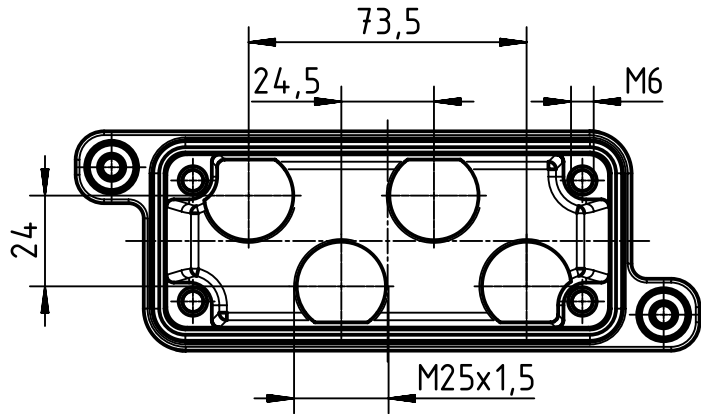

A

B

C

D

In the case of use with Han HC modular 250 this hood can only be used with frames for the male contacts

	All Dimensions in mm Original Size DIN A4		Scale 1:2	Free size tol.		Ref.		
	All rights reserved Department EL PD - DE		Created by LONGL	Inspected by DINGB	Standardisation SCHMIDTM	Date 2016-06-29	State Final Release	
HARTING Electric GmbH & Co. KG D-32339 Espelkamp			Title Han 16HPR-HTE4-S-M25 enlarged				Doc-Key / ECM-Nr. 100597605/UGD/002/B 500000105992	
			Type TB	Number 19 40 016 0478			Rev. B	Page 1/1