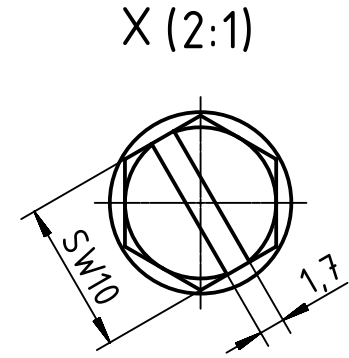

A

B

C

D

In the case of use with Han HC modular 250 this hood can only be used with frames for the male contacts

	All Dimensions in mm Original Size DIN A4		Scale 1:2	Free size tol.		Ref.		
	All rights reserved Department EL PD - DE		Created by LONGL	Inspected by DINGB	Standardisation SCHMIDTM	Date 2016-06-29	State Final Release	
HARTING Electric GmbH & Co. KG D-32339 Espelkamp			Title Han 16HPR-HTE4-S-M25 enlarged				Doc-Key / ECM-Nr. 100597605/UGD/002/B 500000105992	
			Type TB	Number 19 40 016 0478			Rev. B	Page 1/1