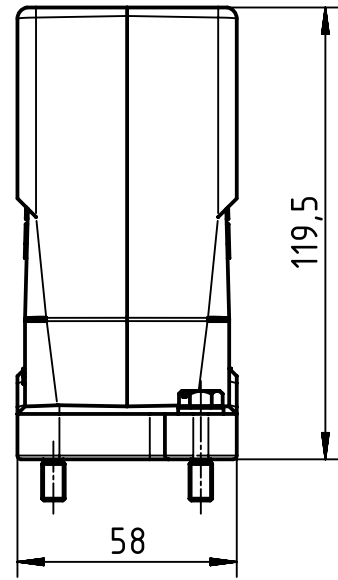

A

B

C

D

In the case of use with Han HC modular 250 this hood can only be used with frames for the male contacts

	All Dimensions in mm Original Size DIN A4		Scale 1:2	Free size tol.		Ref.		
	All rights reserved Department EL PD - DE		Created by LONGL	Inspected by DINGB	Standardisation SCHMIDTM	Date 2016-06-29	State Final Release	
HARTING Electric GmbH & Co. KG D-32339 Espelkamp			Title Han 16HPR-HTE4-S-M25 enlarged				Doc-Key / ECM-Nr. 100597605/UGD/002/B 500000105992	
			Type TB	Number 19 40 016 0478			Rev. B	Page 1/1