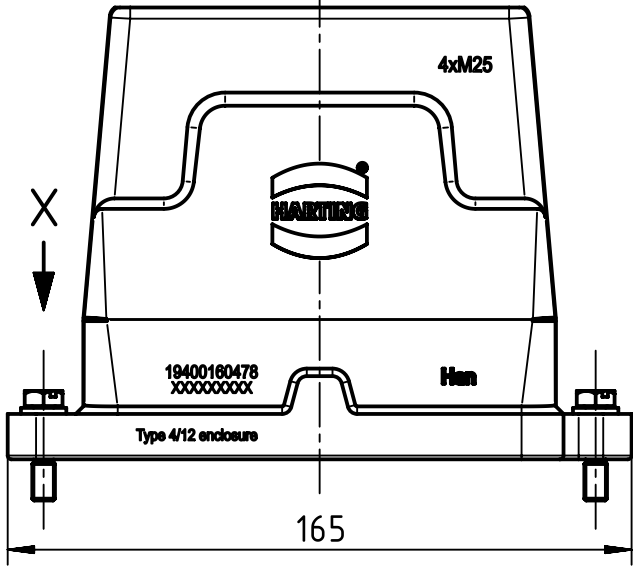

A

B

C

D

In the case of use with Han HC modular 250 this hood can only be used with frames for the male contacts

	All Dimensions in mm Original Size DIN A4		Scale 1:2	Free size tol.		Ref.		
	All rights reserved Department EL PD - DE		Created by LONGL	Inspected by DINGB	Standardisation SCHMIDTM	Date 2016-06-29	State Final Release	
HARTING Electric GmbH & Co. KG D-32339 Espelkamp			Title Han 16HPR-HTE4-S-M25 enlarged				Doc-Key / ECM-Nr. 100597605/UGD/002/B 500000105992	
			Type TB	Number 19 40 016 0478			Rev. B	Page 1/1