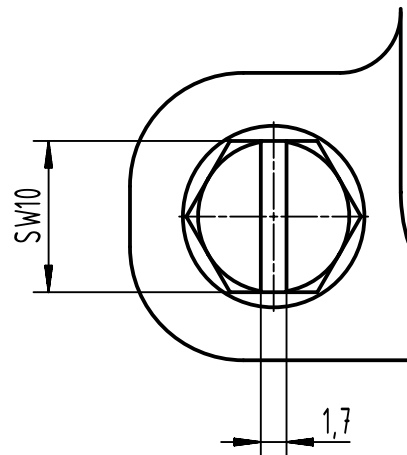

X (2:1) 2x

 All Dimensions in mm Original Size DIN A4		Scale 1:2	Free size tol.		Ref.
 All rights reserved Department EL PD		Created by SPRENB	Inspected by GERB	Standardisation	Date 2021-08-10
HARTING D-32339 Espelkamp		Title Han 10HPR-gs-SV-M25			State Final Release
		Type TB	Number 19 40 010 0511		Doc-Key / ECM-Nr. 100208111/UGD/004/D 500000196731
					Rev. D Page 1/1